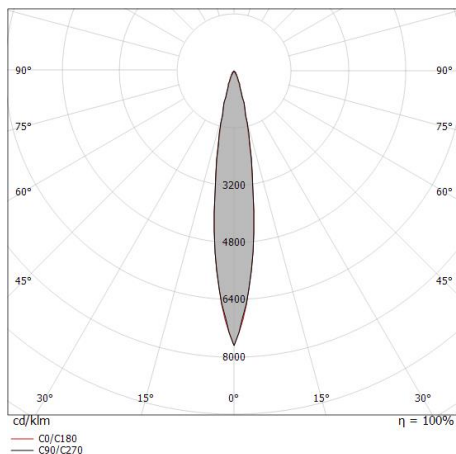

Compliant with the EN 60598-1 standard and its specific provisions.

Distance [m]	Cone diameter [m]	Beam diameter [m]	E(0°) [lx]	E(C0) [lx]
0.5	0.14	0.14	16230	7888
1.0	0.29	0.29	4058	1972
1.5	0.43	0.43	1803	876
2.0	0.58	0.58	1014	493
2.5	0.72	0.72	649	316
3.0	0.86	0.86	451	219