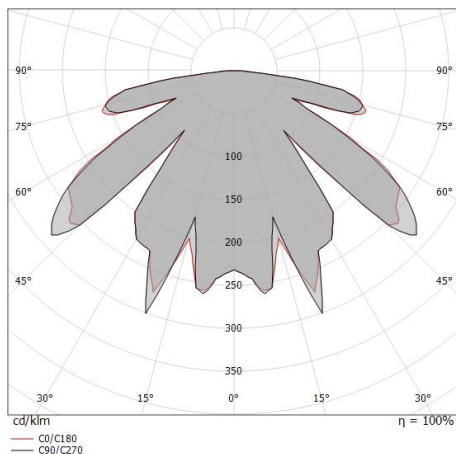

Compliant with the EN 60598-1 standard and its specific provisions.

Distance [m]	Cone diameter [m]	illuminance [lx]
0.5	4.10 5.10	E(0°) 7 E(C90) 0 E(C0) 0
1.0	8.20 10.19	E(0°) 2 E(C90) 0 E(C0) 0
1.5	12.31 15.29	E(0°) 1 E(C90) 0 E(C0) 0
2.0	16.41 20.39	E(0°) 0 E(C90) 0 E(C0) 0
2.5	20.51 25.49	E(0°) 0 E(C90) 0 E(C0) 0
3.0	24.61 30.58	E(0°) 0 E(C90) 0 E(C0) 0