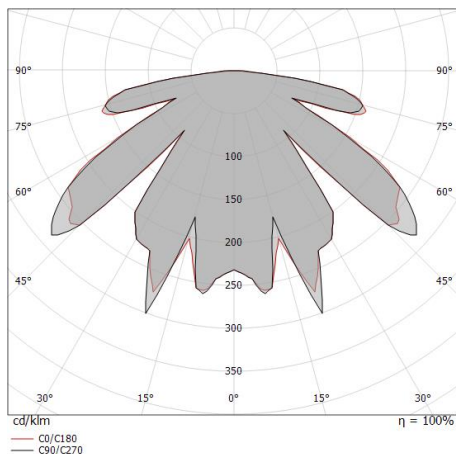

#### Cables Electrification

Cable connector	No
-----------------	----

Uplights | 1 x powerLED 1 W DC 350 mA | CRI 80  
**82667M00**

Single emission uplights for outdoor application. The super warm white LED light source with a diffused light distribution is composed of 1 powerLEDs with CCT of 2700 K and a CRI 80; the source luminous flux is 145 lm, with a 145.0 lm/W nominal luminous efficacy.

Compliant with the EN 60598-1 standard and its specific provisions.

Distance [m]	Cone diameter [m]	illuminance [lx]
0.5	4.10 5.10	E(0°) 7 E(C90) 0 E(C0) 0
1.0	8.20 10.19	E(0°) 2 E(C90) 0 E(C0) 0
1.5	12.31 15.29	E(0°) 1 E(C90) 0 E(C0) 0
2.0	16.41 20.39	E(0°) 0 E(C90) 0 E(C0) 0
2.5	20.51 25.49	E(0°) 0 E(C90) 0 E(C0) 0
3.0	24.61 30.58	E(0°) 0 E(C90) 0 E(C0) 0