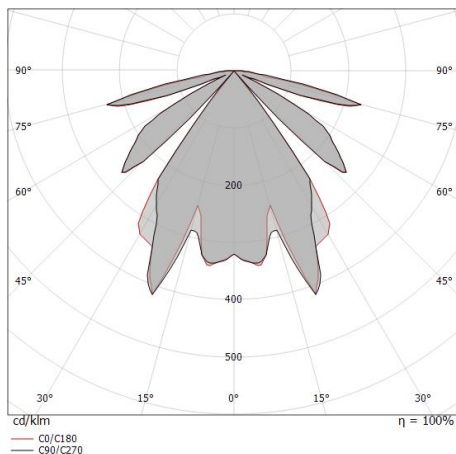

Compliant with the EN 60598-1 standard and its specific provisions.

Distance [m]	Cone diameter [m]	illuminance [lx]
0.5	3.98 3.92	E(0°) 8 E(C90) 0 E(C0) 0
1.0	7.96 7.85	E(0°) 2 E(C90) 0 E(C0) 0
1.5	11.94 11.77	E(0°) 1 E(C90) 0 E(C0) 0
2.0	15.92 15.69	E(0°) 0 E(C90) 0 E(C0) 0
2.5	19.91 19.62	E(0°) 0 E(C90) 0 E(C0) 0
3.0	23.89 23.54	E(0°) 0 E(C90) 0 E(C0) 0