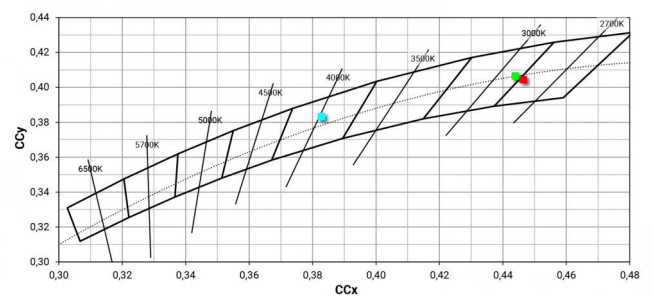

Uplights | 1 x powerLED 5 W DC 24 V | CRI 80 82662M15

Single emission uplights for outdoor application. The super warm white LED light source with a spot light distribution is composed of 1 powered LED with CCT of 2700 K and a CRI 80; the source luminous flux is 490 lm, with a 98.0 lm/W nominal luminous efficacy.

The device body is made of die-cast aluminium en ab - 46100 and features a black finish, processed by means of open pore anodizing + powder coating; the diffuser is made of extra clear glass - tempered with a silk-screening treatment. The ingress protection degree is IP68; the total weight is of 0.2 kg.

The total absorbed power is 5 W. The power supply cable is included and features a 1 m length.

The device features protection class III and can be floor-mounted with an outer casing, code 83038(for concrete or masonry).

Compliant with the EN 60598-1 standard and its specific provisions.

Clase de eficiencia energética

Este producto contiene una fuente de luz de clase de eficiencia energética E.

Características Luminotécnicas

Light Output Ratio (LOR)	54 %
Flujo luminoso (fuente)	490 lm
Flujo luminoso de luminaria	265 lm
Consumption	5 W
Rendimiento luminoso de las luminarias	53 lm/W
Temperatura de color	2700 K
Standard Deviation of Colour Matching	3 Step MacAdam
Índice de rendimientos cromático	80 Ra
Black Body Locus	On

Temperatura estándar del ambiente de servicio	-20 / +50°C
Temperatura típica sobre el vidrio	40°C

LED Life / Failure Ratio

L70 B10 C0 247450h (at Tj 60 Ta 25)

OPTICAL

Óptica C0/C180	18°
Light distribution symmetry	Asymmetrical