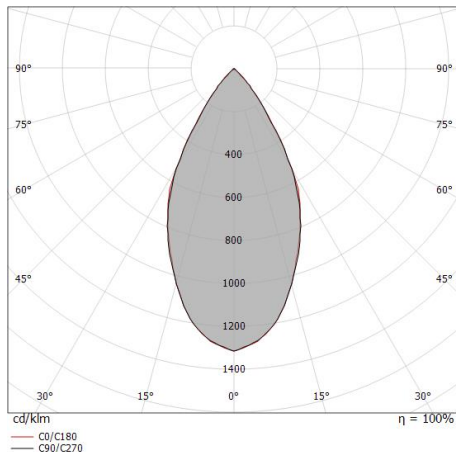

Uplights | 1 x powerLED 5 W DC 24 V | CRI 80 82660N60

Single emission uplights for outdoor application. The natural white LED light source with a wide flood light distribution is composed of 1 powered LEDs with CCT of 4000 K and a CRI 80; the source luminous flux is 529 lm, with a 105.8 lm/W nominal luminous efficacy.

Compliant with the EN 60598-1 standard and its specific provisions.

Distance [m]	Cone diameter [m]	illuminance [lx]
0.5	0.51 0.52	E(0°) 1604 E(C90) 571 E(C0) 562
1.0	1.01 1.04	E(0°) 401 E(C90) 143 E(C0) 140
1.5	1.52 1.56	E(0°) 178 E(C90) 63 E(C0) 62
2.0	2.03 2.08	E(0°) 100 E(C90) 36 E(C0) 35
2.5	2.54 2.60	E(0°) 64 E(C90) 23 E(C0) 22
3.0	3.04 3.12	E(0°) 45 E(C90) 16 E(C0) 16