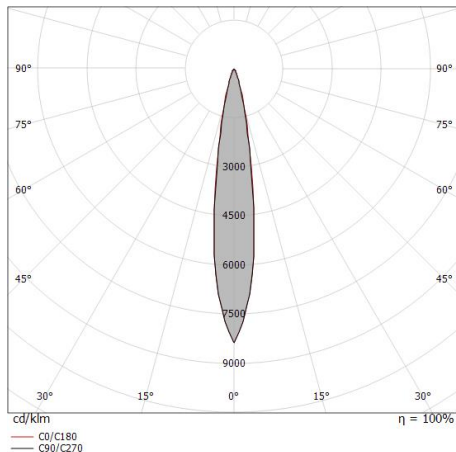

Uplights | 1 x powerLED 5 W DC 24 V | CRI 80 82660M15

Single emission uplights for outdoor application. The super warm white LED light source with a spot light distribution is composed of 1 powered LED with CCT of 2700 K and a CRI 80; the source luminous flux is 490 lm, with a 98.0 lm/W nominal luminous efficacy.

Compliant with the EN 60598-1 standard and its specific provisions.

Distance [m]	Cone diameter [m]	E(0°)	E(C90)	E(C0)
0.5	0.16 0.14	12160	8.1° 5956	8.2° 5956
1.0	0.28 0.29	3040	8.1° 1489	8.2° 1489
1.5	0.43 0.43	1351	8.1° 662	8.2° 662
2.0	0.57 0.58	760	8.1° 372	8.2° 372
2.5	0.71 0.72	486	8.1° 238	8.2° 238
3.0	0.85 0.86	338	8.1° 165	8.2° 165