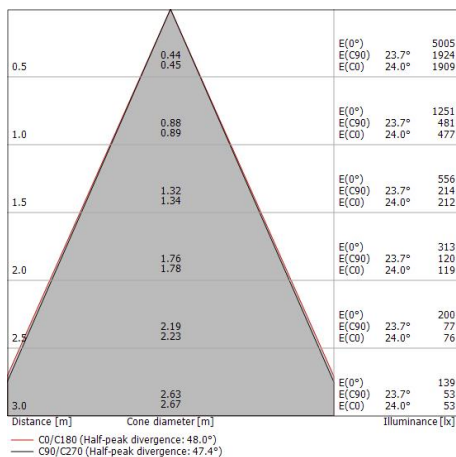

Uplights | 1 arrayLED 12 W DC 350 mA | CRI 80 82462M60

Single emission uplights for outdoor application. The super warm white LED light source with a medium wide flood light distribution is composed of 1 arrayed LEDs with CCT of 2700 K and a CRI 80; the source luminous flux is 1724 lm, with a 143.7 lm/W nominal luminous efficacy.

The device body is made of die-cast aluminium en ab - 46100 and features a black finish, processed by means of open pore anodizing + powder coating; the diffuser is made of extra clear glass - tempered with a silk-screening treatment. The ingress protection degree is IP68; the total weight is of 0.9 kg. The power supply driver is not provided and is to be ordered separately.

The total absorbed power is 12 W. The power supply cable is included and features a 1 m length.

The device features protection class III and can be floor-mounted with an outer casing, code 99857(for concrete or masonry).

Compliant with the EN 60598-1 standard and its specific provisions.