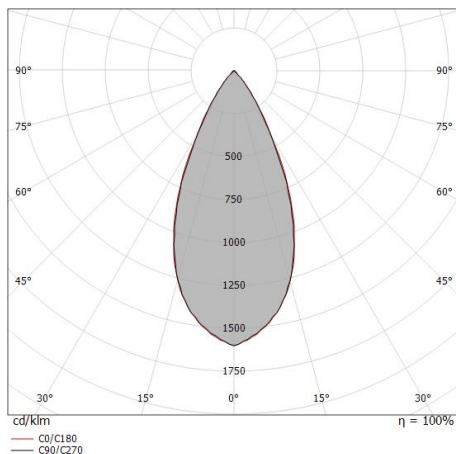

Uplights | 1 arrayLED 12 W DC 350 mA | CRI 80 82462M60

Single emission uplights for outdoor application. The super warm white LED light source with a medium wide flood light distribution is composed of 1 arrayed LEDs with CCT of 2700 K and a CRI 80; the source luminous flux is 1724 lm, with a 143.7 lm/W nominal luminous efficacy.

The device body is made of die-cast aluminium en ab - 46100 and features a black finish, processed by means of open pore anodizing + powder coating; the diffuser is made of extra clear glass - tempered with a silk-screening treatment. The ingress protection degree is IP68; the total weight is of 0.9 kg. The power supply driver is not provided and is to be ordered separately.

The total absorbed power is 12 W. The power supply cable is included and features a 1 m length.

The device features protection class III and can be floor-mounted with an outer casing, code 99857(for concrete or masonry).

Compliant with the EN 60598-1 standard and its specific provisions.