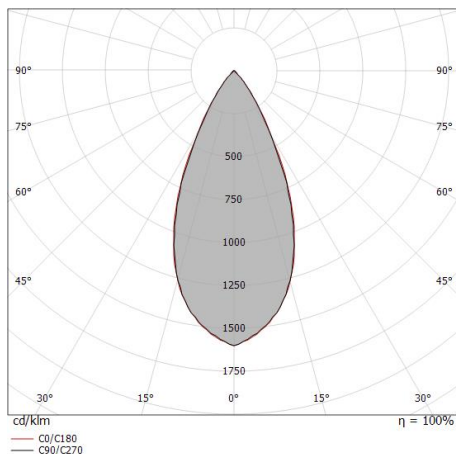

Downlights | 1 arrayLED 13 W DC 24 V | CRI 80 82455M60

Single emission recessed downlights for outdoor application. The super warm white LED light source with a medium wide flood light distribution is composed of 1 arrayed LEDs with CCT of 2700 K and a CRI 80; the source luminous flux is 1876 lm, with a 144.3 lm/W nominal luminous efficacy.

The device body is made of die-cast aluminium en ab - 46100 and features a black finish, processed by means of open pore anodizing + powder coating; the diffuser is made of extra clear glass - tempered with a silk-screening treatment. The ingress protection degree is IP67; the total weight is of 0.9 kg.

The total absorbed power is 13 W. The power supply cable is included and features a 1 m length.

The device features protection class III and can be ceiling-mounted, with a 127 mm diameter hole (in plasterboard) with an outer casing, code 99749(for concrete or masonry).

Compliant with the EN 60598-1 standard and its specific provisions.

Clase de eficiencia energética

Este producto contiene una fuente de luz de clase de eficiencia energética E.

Características Luminotécnicas

Light Output Ratio (LOR)	41 %
Flujo luminoso (fuente)	1876 lm
Flujo luminoso de luminaria	781 lm
Consumption	13 W
Rendimiento luminoso de las luminarias	60 lm/W
Temperatura de color	2700 K
Standard Deviation of Colour Matching	2 Step MacAdam
Índice de rendimientos cromático	80 Ra

Temperatura estándar del ambiente de servicio -20 / +50°C

Temperatura típica sobre el vidrio 40°C

LED Life / Failure Ratio

L70 B10 C0 296960h (at Tj 65 Ta 25)

UGR

UGR axial	14.1
UGR transversal	14
X=4H | Y=8H	S=0.25H
Reflection factor	70/50/20

OPTICAL

Óptica C0/C180	47°
Light distribution simmetry	Symmetrical