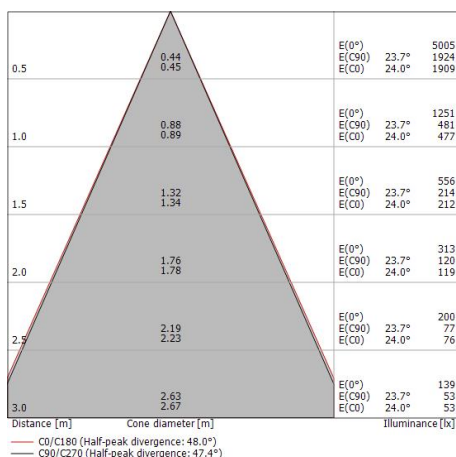

Downlights | 1 arrayLED 13 W DC 24 V | CRI 80 82455M60

Single emission recessed downlights for outdoor application. The super warm white LED light source with a medium wide flood light distribution is composed of 1 arrayed LEDs with CCT of 2700 K and a CRI 80; the source luminous flux is 1876 lm, with a 144.3 lm/W nominal luminous efficacy.

The device body is made of die-cast aluminium en ab - 46100 and features a black finish, processed by means of open pore anodizing + powder coating; the diffuser is made of extra clear glass - tempered with a silk-screening treatment. The ingress protection degree is IP67; the total weight is of 0.9 kg.

The total absorbed power is 13 W. The power supply cable is included and features a 1 m length.

The device features protection class III and can be ceiling-mounted, with a 127 mm diameter hole (in plasterboard) with an outer casing, code 99749(for concrete or masonry).

Compliant with the EN 60598-1 standard and its specific provisions.

Clase de eficiencia energética

Este producto contiene una fuente de luz de clase de eficiencia energética E.

Características Luminotécnicas

Light Output Ratio (LOR)	41 %
Flujo luminoso (fuente)	1876 lm
Flujo luminoso de luminaria	781 lm
Consumption	13 W
Rendimiento luminoso de las luminarias	60 lm/W
Temperatura de color	2700 K
Standard Deviation of Colour Matching	2 Step MacAdam
Índice de rendimientos cromático	80 Ra

Temperatura estándar del ambiente de servicio -20 / +50°C

Temperatura típica sobre el vidrio 40°C

LED Life / Failure Ratio

L70 B10 C0 296960h (at Tj 65 Ta 25)

UGR

UGR axial	14.1
UGR transversal	14
X=4H | Y=8H	S=0.25H
Reflection factor	70/50/20

OPTICAL

Óptica C0/C180	47°
Light distribution simmetry	Symmetrical