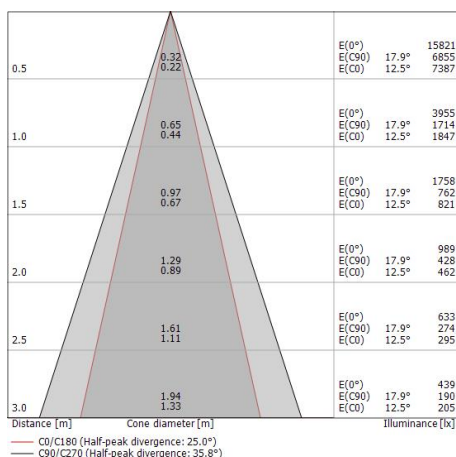

The device body is made of aluminium 6060 and features a anodised black finish, processed by means of 15 µm anodizing; the diffuser is made of extra clear glass - tempered with a silk-screening treatment. The ingress protection degree is IP67; the total weight is of 2.8 kg.

The total absorbed power is 20.5 W. The power supply cable is included and features a 0.2 m length.

The device features protection class I and can be floor-mounted with an outer casing, code 98725(for concrete or masonry).

Compliant with the EN 60598-1 standard and its specific provisions.

Clase de eficiencia energética

Este producto contiene 2 fuentes de luz de clase de eficiencia energética D.

Características Luminotécnicas

Light Output Ratio (LOR)	57 %
Flujo luminoso (fuente)	2898 lm
Flujo luminoso de luminaria	1658 lm
Consumption	20.5 W
Rendimiento luminoso de las luminarias	80 lm/W
Temperatura de color	4000 K
Standard Deviation of Colour Matching	1.5 Step
Índice de rendimientos cromático	80 Ra

Temperatura estándar del ambiente de servicio	-20 / +50°C
Temperatura típica sobre el vidrio	40°C

LED Life / Failure Ratio

L70 B10 C0 361980h (at Tj 60 Ta 25)

UGR

UGR axial	19.2
UGR transversal	12.2
X=4H | Y=8H	S=0.25H
Reflection factor	70/50/20

OPTICAL

Óptica C90/C270	36°
Óptica C0/C180	25°
Light distribution simmetry	Symmetrical 2 assis