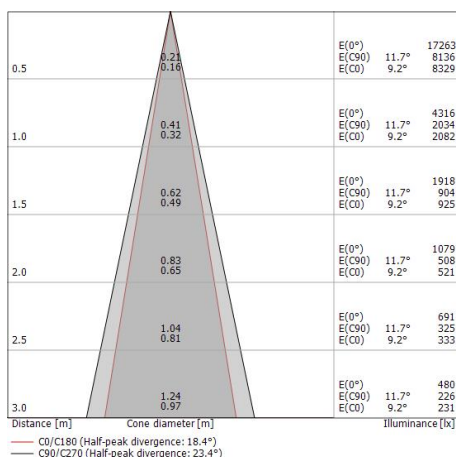

The device body is made of aluminium 6060 and features a anodised black finish, processed by means of 15 µm anodizing; the diffuser is made of extra clear glass - tempered with a silk-screening treatment. The ingress protection degree is IP67; the total weight is of 1.5 kg.

The total absorbed power is 13.5 W. The power supply cable is included and features a 0.2 m length.

The device features protection class I and can be floor-mounted with an outer casing, code 98724(for concrete or masonry).

Compliant with the EN 60598-1 standard and its specific provisions.

Clase de eficiencia energética

Este producto contiene una fuente de luz de clase de eficiencia energética D.

Características Luminotécnicas

Light Output Ratio (LOR)	57 %
Flujo luminoso (fuente)	1932 lm
Flujo luminoso de luminaria	1116 lm
Consumption	13.5 W
Rendimiento luminoso de las luminarias	82 lm/W
Temperatura de color	4000 K
Standard Deviation of Colour Matching	1.5 Step
Índice de rendimientos cromático	80 Ra

Temperatura estándar del ambiente de servicio	-20 / +50°C
Temperatura típica sobre el vidrio	40°C

LED Life / Failure Ratio

L70 B10 C0 361980h (at Tj 60 Ta 25)

UGR

UGR axial	18.4
UGR transversal	9.3
X=4H | Y=8H	S=0.25H
Reflection factor	70/50/20

OPTICAL

Óptica C90/C270	23°
Óptica C0/C180	18°
Light distribution simmetry	Symmetrical 2 assis