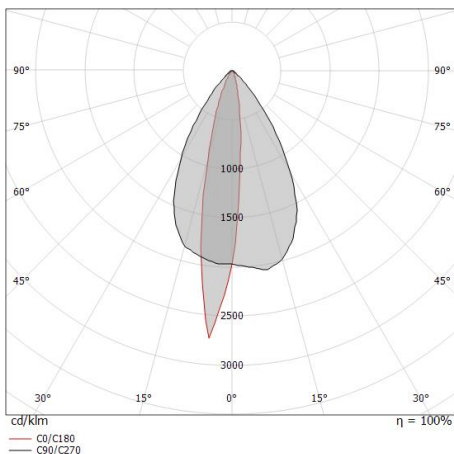

Single emission lines for outdoor application. The natural white LED light source with a asymmetric wallwasher light distribution is composed of 6 powered LEDs with CCT of 4000 K and a CRI 80; the source luminous flux is 1932 lm, with a 146.4 lm/W nominal luminous efficacy.

The device body is made of aluminium 6060 and features a anodised black finish, processed by means of 15 µm anodizing; the diffuser is made of extra clear glass - tempered with a silk-screening treatment. The ingress protection degree is IP67; the total weight is of 1.5 kg.

The total absorbed power is 14.5 W. The power supply cable is included and features a 0.2 m length.

The device features protection class I and can be floor-mounted with an outer casing, code 98724(for concrete or masonry).

Compliant with the EN 60598-1 standard and its specific provisions.

Clase de eficiencia energética

Este producto contiene una fuente de luz de clase de eficiencia energética D.

Características Luminotécnicas

Light Output Ratio (LOR)	64 %
Flujo luminoso (fuente)	1932 lm
Flujo luminoso de luminaria	1249 lm
Consumption	14.5 W
Rendimiento luminoso de las luminarias	86 lm/W
Temperatura de color	4000 K
Standard Deviation of Colour Matching	1.5 Step
Índice de rendimientos cromático	80 Ra

Temperatura estándar del ambiente de servicio	-20 / +50°C
Temperatura típica sobre el vidrio	40°C

LED Life / Failure Ratio

L70 B10 C0 361980h (at Tj 60 Ta 25)