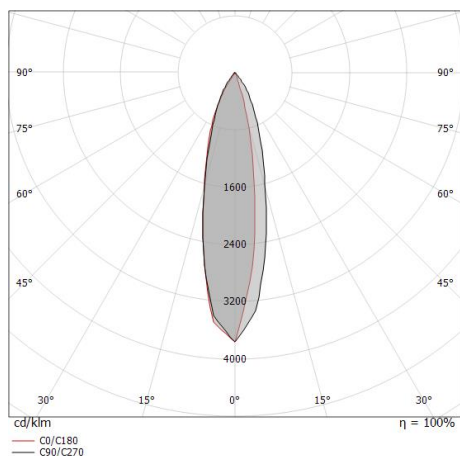

Single emission lines for outdoor application. The warm white LED light source is composed of 11 powered LEDs with CCT of 3000 K and a CRI 80; the source luminous flux is 1837 lm, with a 164.0 lm/W nominal luminous efficacy.

The device body is made of aluminium 6060 and features a anodised black finish, processed by means of 15 µm anodizing; the diffuser is made of extra clear glass - tempered with a silk-screening treatment. The ingress protection degree is IP67; the total weight is of 1.5 kg.

The total absorbed power is 12.5 W. The power supply cable is included and features a 0.2 m length.

The device features protection class I and can be wall lights or floor-mounted with an outer casing, code 98671 (for concrete or masonry).

Compliant with the EN 60598-1 standard and its specific provisions.

Clase de eficiencia energética

Este producto contiene una fuente de luz de clase de eficiencia energética D.

Características Luminotécnicas

Light Output Ratio (LOR)	37 %
Flujo luminoso (fuente)	1837 lm
Flujo luminoso de luminaria	687 lm
Consumption	12.5 W
Rendimiento luminoso de las luminarias	54 lm/W
Temperatura de color	3000 K
Standard Deviation of Colour Matching	1.5 Step
Índice de rendimientos cromático	80 Ra

Temperatura estándar del ambiente de servicio	-20 / +50°C
Temperatura típica sobre el vidrio	40°C

LED Life / Failure Ratio

L70 B10 C0 361980h (at Tj 60 Ta 25)