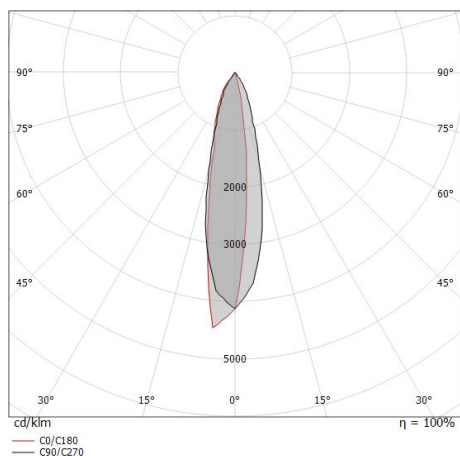

Single emission lines for outdoor application. The natural white LED light source with a spot light distribution is composed of 18 powered LEDs with CCT of 4000 K and a CRI 80; the source luminous flux is 3204 lm, with a 175.1 lm/W nominal luminous efficacy.

The device body is made of aluminium 6060 and features a anodised black finish, processed by means of 15 µm anodizing; the diffuser is made of extra clear glass - tempered with a silk-screening treatment. The ingress protection degree is IP67; the total weight is of 2.8 kg.

The total absorbed power is 20.5 W. The power supply cable is included and features a 0.2 m length.

The device features protection class I and can be floor-mounted with an outer casing, code 98725(for concrete or masonry).

Compliant with the EN 60598-1 standard and its specific provisions.

Clase de eficiencia energética

Este producto contiene 2 fuentes de luz de clase de eficiencia energética D.

Características Luminotécnicas

Light Output Ratio (LOR)	41 %
Flujo luminoso (fuente)	3204 lm
Flujo luminoso de luminaria	1342 lm
Consumption	20.5 W
Rendimiento luminoso de las luminarias	65 lm/W
Temperatura de color	4000 K
Standard Deviation of Colour Matching	1.5 Step
Índice de rendimientos cromático	80 Ra

Temperatura estándar del ambiente de servicio -20 / +50°C

Temperatura típica sobre el vidrio 40°C

LED Life / Failure Ratio

L70 B10 C0 361980h (at Tj 60 Ta 25)