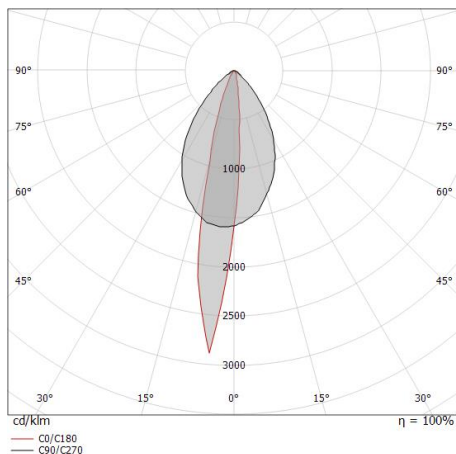

Single emission wall lights or lines for outdoor application. The warm white LED light source with a asymmetric wallwasher light distribution is composed of 28 powered LEDs with CCT of 3000 K and a CRI 80; the source luminous flux is 7952 lm, with a 134.8 lm/W nominal luminous efficacy.

The device body is made of aluminium 6060 and features a anodised aluminum finish, processed by means of 20 µm anodizing; the diffuser is made of extra clear glass - tempered with a silk-screening treatment. The ingress protection degree is IP67;

The total absorbed power is 65 W. The power supply cable is included and features a 0.2 m length.

The device features protection class I and can be wall lights-mounted.

Compliant with the EN 60598-1 standard and its specific provisions.

Clase de eficiencia energética

Este producto contiene 5 fuentes de luz de clase de eficiencia energética D.

Características Luminotécnicas

Light Output Ratio (LOR)	67 %
Flujo luminoso (fuente)	7952 lm
Flujo luminoso de luminaria	5330 lm
Consumption	65 W
Rendimiento luminoso de las luminarias	82 lm/W
Temperatura de color	3000 K
Standard Deviation of Colour Matching	1.5 Step
Índice de rendimientos cromático	80 Ra

Temperatura estándar del ambiente de servicio	-20 / +50°C
Temperatura típica sobre el vidrio	40°C

LED Life / Failure Ratio

L70 B10 C0 361980h (at Tj 60 Ta 25)