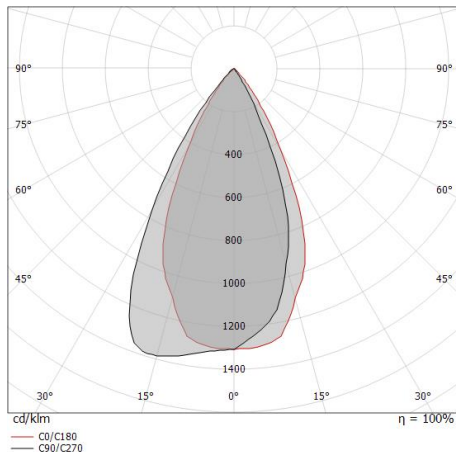

## Downlights | 1 arrayLED 13 W DC 24 V | CRI 80 81240M60

Single emission recessed downlights for outdoor application. The super warm white LED light source with a wide flood light distribution is composed of 1 arrayed LEDs with CCT of 2700 K and a CRI 80; the source luminous flux is 1876 lm, with a 144.3 lm/W nominal luminous efficacy.

Compliant with the EN 60598-1 standard and its specific provisions.

Distance [m]	Cone diameter [m]	illuminance [lx]
0.5	0.49	E(0°) 4830 E(C0) 1759
1.0	0.98	E(0°) 1208 E(C0) 440
1.5	1.46	E(0°) 537 E(C0) 195
2.0	1.95	E(0°) 302 E(C0) 110
2.5	2.44	E(0°) 193 E(C0) 70
3.0	2.93	E(0°) 134 E(C0) 49

Distance [m] Cone diameter [m] Illuminance [lx]

— C0/C180 (Half-peak divergence: 52.0°)

### Características Luminotécnicas

Light Output Ratio (LOR)	49 %
Flujo luminoso (fuente)	1876 lm
Flujo luminoso de luminaria	925 lm
Consumption	13 W
Rendimiento luminoso de las luminarias	71 lm/W
Temperatura de color	2700 K
Standard Deviation of Colour Matching	2 Step MacAdam
Índice de rendimientos cromático	80 Ra