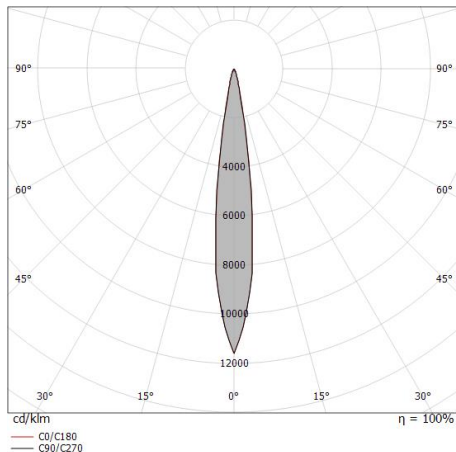

## Downlights | 1 arrayLED 13 W DC 24 V | CRI 80 81238N15

Single emission recessed downlights for outdoor application. The natural white LED light source with a spot light distribution is composed of 1 arrayed LEDs with CCT of 4000 K and a CRI 80; the source luminous flux is 2010 lm, with a 154.6 lm/W nominal luminous efficacy.

Compliant with the EN 60598-1 standard and its specific provisions.

Distance [m]	Cone diameter [m]	illuminance [lx]
0.5	0.13 0.11	E(0°) 72710 E(C90) 7.2° 35991 E(C0) 7.1° 36114
1.0	0.25 0.25	E(0°) 18177 E(C90) 7.2° 8998 E(C0) 7.1° 9028
1.5	0.38 0.37	E(0°) 8079 E(C90) 7.2° 3999 E(C0) 7.1° 4013
2.0	0.51 0.50	E(0°) 4544 E(C90) 7.2° 2249 E(C0) 7.1° 2257
2.5	0.63 0.62	E(0°) 2908 E(C90) 7.2° 1440 E(C0) 7.1° 1445
3.0	0.76 0.75	E(0°) 2020 E(C90) 7.2° 1000 E(C0) 7.1° 1003

Distance [m] Cone diameter [m] illuminance [lx]

— C0/C180 (Half-peak divergence: 14.2°)  
— C90/C270 (Half-peak divergence: 14.4°)