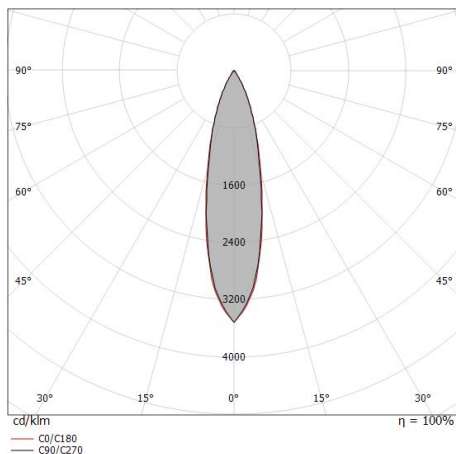

Downlights | 1 + 1 x powerLED 10 W DC 24 V | CRI 80 81227N30

Single emission recessed downlights for outdoor application. The natural white LED light source with a flood light distribution is composed of 1 powered LEDs with CCT of 4000 K and a CRI 80; the source luminous flux is 529 lm, with a 105.8 lm/W nominal luminous efficacy. The natural white LED light source with a flood light distribution is composed of 1 powered LEDs with CCT of 4000 K and a CRI 80; the source luminous flux is 529 lm, with a 105.8 lm/W nominal luminous efficacy.

The device body is made of die-cast aluminium en ab - 46100 and features a black finish, processed by means of open pore anodizing + powder coating; the diffuser is made of extra clear glass - tempered. The ingress protection degree is IP67; the total weight is of 0.2 kg.

The total absorbed power is 10 W. The power supply cable is included and features a 1 m length.

The device features protection class III and can be ceiling-mounted, with a 55 mm diameter hole (in plasterboard) with an outer casing, code 99749(for concrete or masonry).

Compliant with the EN 60598-1 standard and its specific provisions.

Clase de eficiencia energética

Este producto contiene 2 fuentes de luz de clase de eficiencia energética E.

Características Luminotécnicas

Light Output Ratio (LOR)	19 %
Flujo luminoso (fuente)	1058 lm
Flujo luminoso de luminaria	202 lm
Consumption	5 W
Rendimiento luminoso de las luminarias	40 lm/W
Temperatura de color	4000 K
Standard Deviation of Colour Matching	3 Step MacAdam
Índice de rendimientos cromático	80 Ra

Temperatura estándar del ambiente de servicio -20 / +50°C

Temperatura típica sobre el vidrio 40°C

LED Life / Failure Ratio

L70 B10 C0 247450h (at Tj 60 Ta 25)

UGR

UGR axial	14.2
UGR transversal	14
X=4H | Y=8H	S=0.25H
Reflection factor	70/50/20

OPTICAL

Óptica C0/C180	25°
Light distribution simmetry	Symmetrical