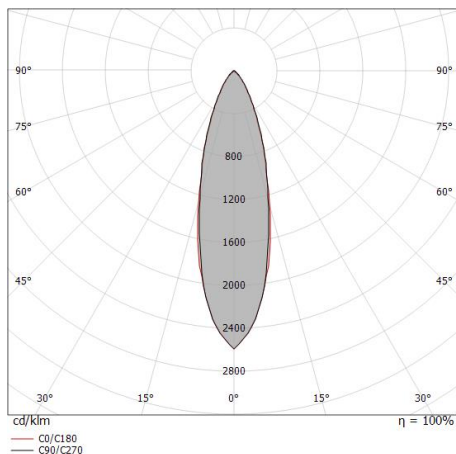

## Uplights | 1 x powerLED 5 W DC 24 V | CRI 80 81200W30

Single emission uplights for outdoor application. The warm white LED light source is composed of 1 powered LEDs with CCT of 3000 K and a CRI 80; the source luminous flux is 490 lm, with a 98.0 lm/W nominal luminous efficacy.

Compliant with the EN 60598-1 standard and its specific provisions.

Distance [m]	Cone diameter [m]	illuminance [lx]
0.5	0.25 0.26	E(0°) 2803 E(C90) 14.3° 1284 E(C0) 14.8° 1269
1.0	0.51 0.53	E(0°) 701 E(C90) 14.3° 321 E(C0) 14.8° 317
1.5	0.76 0.79	E(0°) 311 E(C90) 14.3° 143 E(C0) 14.8° 141
2.0	1.02 1.06	E(0°) 175 E(C90) 14.3° 80 E(C0) 14.8° 79
2.5	1.27 1.32	E(0°) 112 E(C90) 14.3° 51 E(C0) 14.8° 51
3.0	1.53 1.59	E(0°) 78 E(C90) 14.3° 36 E(C0) 14.8° 35