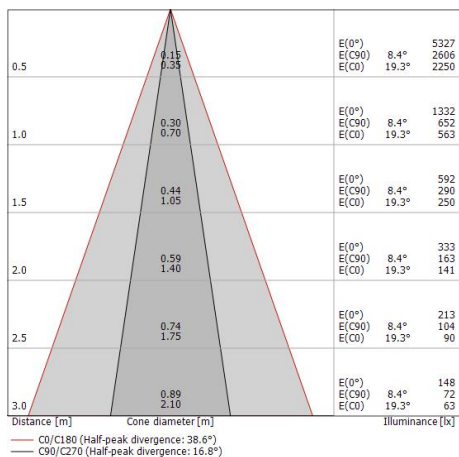

Uplights | 1 x powerLED 5 W DC 24 V | CRI 80 81184M25

Single emission uplights for outdoor application. The super warm white LED light source with a elliptic spot light distribution is composed of 1 powered LEDs with CCT of 2700 K and a CRI 80; the source luminous flux is 490 lm, with a 98.0 lm/W nominal luminous efficacy.

The device body is made of die-cast aluminium en ab - 46100 and features a black finish, processed by means of open pore anodizing + powder coating; the diffuser is made of extra clear glass - tempered. The ingress protection degree is IP68; the total weight is of 0.2 kg.

The total absorbed power is 5 W. The power supply cable is included and features a 1 m length.

The device features protection class III and can be floor-mounted with an outer casing, code 99855(for concrete or masonry).

Compliant with the EN 60598-1 standard and its specific provisions.