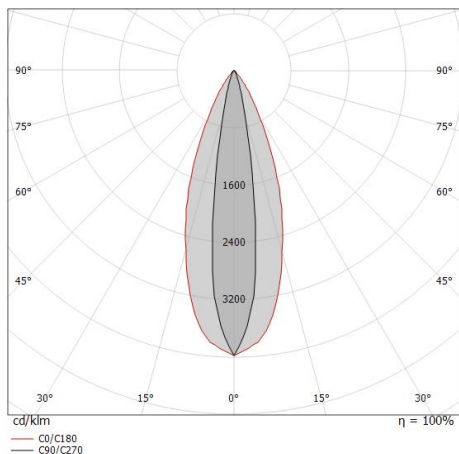

Uplights | 1 x powerLED 5 W DC 24 V | CRI 80 81184M25

Single emission uplights for outdoor application. The super warm white LED light source with a elliptic spot light distribution is composed of 1 powered LEDs with CCT of 2700 K and a CRI 80; the source luminous flux is 490 lm, with a 98.0 lm/W nominal luminous efficacy.

The device body is made of die-cast aluminium en ab - 46100 and features a black finish, processed by means of open pore anodizing + powder coating; the diffuser is made of extra clear glass - tempered. The ingress protection degree is IP68; the total weight is of 0.2 kg.

The total absorbed power is 5 W. The power supply cable is included and features a 1 m length.

The device features protection class III and can be floor-mounted with an outer casing, code 99855(for concrete or masonry).

Compliant with the EN 60598-1 standard and its specific provisions.