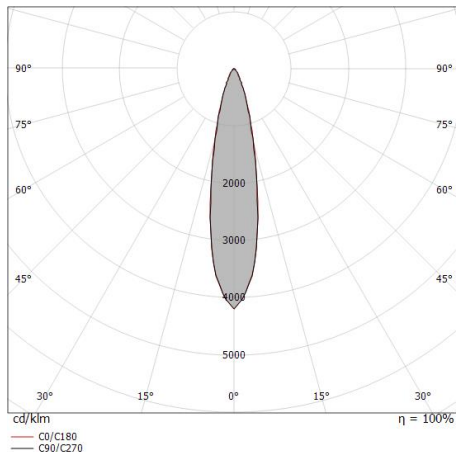

Cable connector	No
-----------------	----

Uplights | 1 x powerLED 5 W DC 24 V | CRI 80 80585M15

Single emission uplights for outdoor application. The super warm white LED light source with a spot light distribution is composed of 1 powered LEDs with CCT of 2700 K and a CRI 80; the source luminous flux is 490 lm, with a 98.0 lm/W nominal luminous efficacy.

Compliant with the EN 60598-1 standard and its specific provisions.

Distance [m]	Cone diameter [m]	illuminance [lx]
0.5	0.19 0.20	E(0°) 5143 E(C90) 2452 E(C0) 2434
1.0	0.39 0.39	E(0°) 1286 E(C90) 613 E(C0) 608
1.5	0.58 0.59	E(0°) 571 E(C90) 272 E(C0) 270
2.0	0.78 0.78	E(0°) 321 E(C90) 153 E(C0) 152
2.5	0.97 0.98	E(0°) 206 E(C90) 98 E(C0) 97
3.0	1.17 1.18	E(0°) 143 E(C90) 68 E(C0) 68