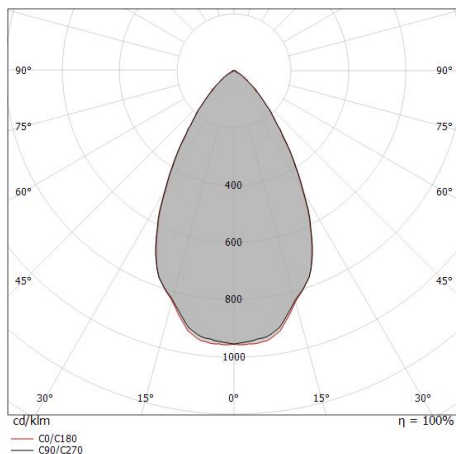

Cable connector	No
-----------------	----

Uplights | 1 x powerLED 9 W DC 24 V | CRI 80
80579M60

Single emission uplights for outdoor application. The super warm white LED light source with a wide flood light distribution is composed of 1 powerLED LEDs with CCT of 2700 K and a CRI 80; the source luminous flux is 760 lm, with a 84.4 lm/W nominal luminous efficacy.

Compliant with the EN 60598-1 standard and its specific provisions.

Distance [m]	Cone diameter [m]	illuminance [lx]
0.5	0.58	E(0°) 2187 E(C90) 711 E(C0) 716
1.0	1.16	E(0°) 547 E(C90) 178 E(C0) 179
1.5	1.75	E(0°) 243 E(C90) 79 E(C0) 80
2.0	2.33	E(0°) 137 E(C90) 44 E(C0) 45
2.5	2.91	E(0°) 87 E(C90) 28 E(C0) 29
3.0	3.49	E(0°) 61 E(C90) 20 E(C0) 20