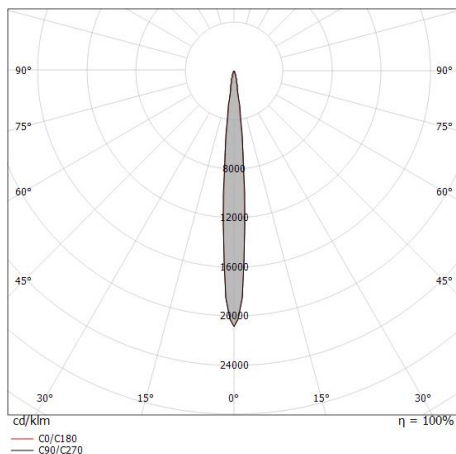

Uplights | 198-264 V | 1 x powerLED 8 W DC - 9 W AC | CRI 80
80574W06

Single emission uplights for outdoor application. The warm white LED light source with a ultra spot light distribution is composed of 1 powered LEDs with CCT of 3000 K and a CRI 80; the source luminous flux is 945 lm, with a 118.1 lm/W nominal luminous efficacy.

The total absorbed power is 9 W. The power supply cable is included and features a 1 m length.

The device features protection class I and can be floor-mounted with an outer casing, code 98122(for concrete or masonry).

Compliant with the EN 60598-1 standard and its specific provisions.

Distance [m]	Cone diameter [m]	illuminance [lx]
0.5	0.08 0.08	E(0°) 38527 E(C90) 4.8° 19312 E(C0) 4.6° 19419
1.0	0.12 0.16	E(0°) 9632 E(C90) 4.8° 4828 E(C0) 4.6° 4855
1.5	0.25 0.24	E(0°) 4281 E(C90) 4.8° 2146 E(C0) 4.6° 2158
2.0	0.34 0.32	E(0°) 2408 E(C90) 4.8° 1207 E(C0) 4.6° 1214
2.5	0.42 0.40	E(0°) 1541 E(C90) 4.8° 772 E(C0) 4.6° 777
3.0	0.50 0.48	E(0°) 1070 E(C90) 4.8° 536 E(C0) 4.6° 539

Clase de eficiencia energética

Este producto contiene una fuente de luz de clase de eficiencia energética E.

Características Luminotécnicas

Light Output Ratio (LOR)	48 %
Flujo luminoso (fuente)	945 lm
Flujo luminoso de luminaria	462 lm
Consumption	9 W
Rendimiento luminoso de las luminarias	51 lm/W
Temperatura de color	3000 K
Standard Deviation of Colour Matching	2 Step MacAdam
Índice de rendimientos cromático	80 Ra