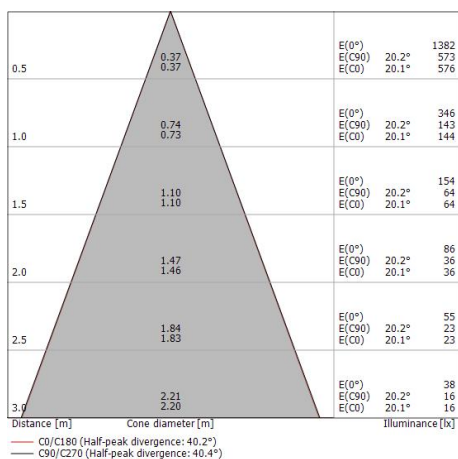

Uplights | 1 arrayLED 5 W DC 24 V | CRI 80
77301W60

Single emission uplights for outdoor application. The warm white LED light source with a medium wide flood light distribution is composed of 1 arrayed LEDs with CCT of 3000 K and a CRI 80; the source luminous flux is 624 lm, with a 124.8 lm/W nominal luminous efficacy.

The device body is made of die-cast aluminium en ab - 46100 and features a black finish, processed by means of open pore anodizing + powder coating; the diffuser is made of extra clear glass - tempered with a silk-screening treatment. The ingress protection degree is IP67; the total weight is of 0.3 kg.

The total absorbed power is 5 W. The power supply cable is included and features a 1 m length.

The device features protection class III and can be floor-mounted with an outer casing, code C-C100002(for concrete or masonry).

Compliant with the EN 60598-1 standard and its specific provisions.