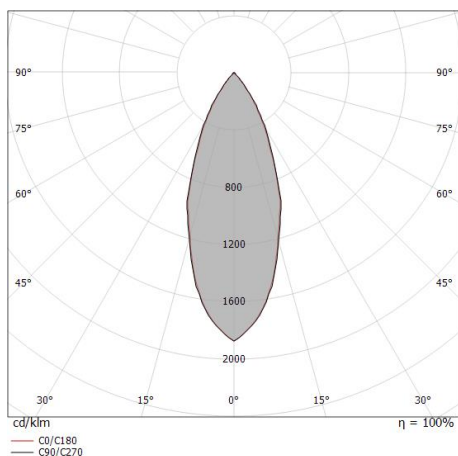

Uplights | 1 arrayLED 5 W DC 24 V | CRI 80
77301W60

Single emission uplights for outdoor application. The warm white LED light source with a medium wide flood light distribution is composed of 1 arrayed LEDs with CCT of 3000 K and a CRI 80; the source luminous flux is 624 lm, with a 124.8 lm/W nominal luminous efficacy.

The device body is made of die-cast aluminium en ab - 46100 and features a black finish, processed by means of open pore anodizing + powder coating; the diffuser is made of extra clear glass - tempered with a silk-screening treatment. The ingress protection degree is IP67; the total weight is of 0.3 kg.

The total absorbed power is 5 W. The power supply cable is included and features a 1 m length.

The device features protection class III and can be floor-mounted with an outer casing, code C-C100002(for concrete or masonry).

Compliant with the EN 60598-1 standard and its specific provisions.