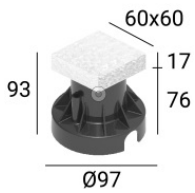

The device body is made of die-cast aluminium en ab - 46100 and features a black finish, processed by means of open pore anodizing + powder coating; the diffuser is made of extra clear glass - tempered with a silk-screening treatment. The ingress protection degree is IP67; the total weight is of 0.3 kg.

LED Life / Failure Ratio

L70 B10 C0 130200h

UGR

UGR axial	14.4
UGR transversal	14.2
X=4H Y=8H	S=0.25H
Reflection factor	70/50/20

OPTICAL

Óptica C0/C180	40°
Light distribution simmetry	Symmetrical

COLOR VECTOR GRAPHIC

Orma_QFJ | Uplights | Accessories
77301W60

Herramienta - Ventosa para extracción de producto
Material:plástico, color:naranja, elaboración :Pintura.

Code
83235

Caja de empotrar
posición de instalación: piso; tipo instalación: albañilería L=97mm, H=93mm, D=97mm.
Material:Plástico ABS, color:negro.