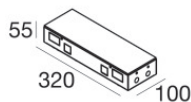

Caja de empotrar
posición de instalación: techo L=320mm, H=55mm, D=100mm

Code

62900