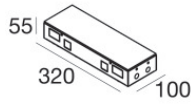

Fylo+ Recessed_2 | Lines | Accessories
65006

Caja de empotrar
posición de instalación: techo L=320mm, H=55mm, D=100mm

Code
62900