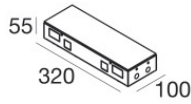

65004

Caja de empotrar
posición de instalación: techo L=320mm, H=55mm, D=100mm

Code

62900