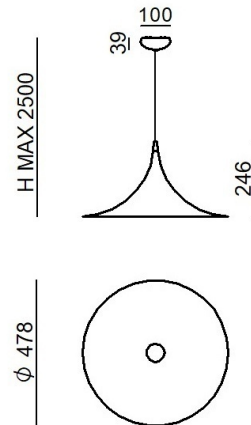

Pendant Luminaires  
**CA025AWUEZZ**

Technical data	
Type	Pendant Luminaires
Installation position	Ceiling
Installation environment	Indoor
Safety class	1
IP	IP20
Glow wire test	850°
Direct mounting on normally flammable surfaces	Yes
CE	Yes
Dimmable article	No
Directional	No
Tilting	No
Walk-over	No
Drive-over	No
Cable included	Yes
Cable length	2 m
Resin potting	No
Net weight	1.400 Kg