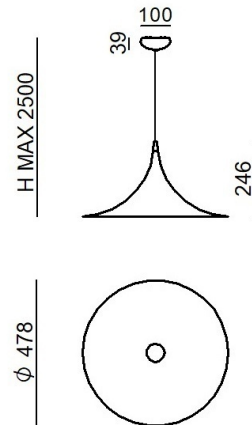

Pendant Luminaires  
**CA025AUBEZZ**

Technical data	
Type	Pendant Luminaires
Installation position	Ceiling
Installation environment	Indoor
Safety class	1
IP	IP20
Glow wire test	850°
Direct mounting on normally flammable surfaces	Yes
CE	Yes
Dimmable article	No
Directional	No
Tilting	No
Walk-over	No
Drive-over	No
Cable included	Yes
Cable length	2 m
Resin potting	No
Net weight	1.400 Kg