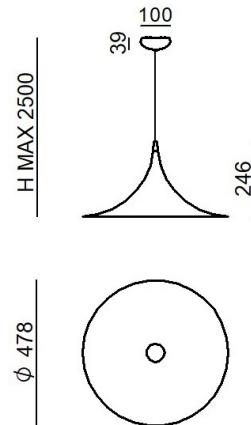

Pendant Luminaires
CA025AGUEZZ

Technical data	
Type	Pendant Luminaires
Installation position	Ceiling
Installation environment	Indoor
Safety class	1
IP	IP20
Glow wire test	850°
Direct mounting on normally flammable surfaces	Yes
CE	Yes
Dimmable article	No
Directional	No
Tilting	No
Walk-over	No
Drive-over	No
Cable included	Yes
Cable length	2 m
Resin potting	No
Net weight	1.400 Kg