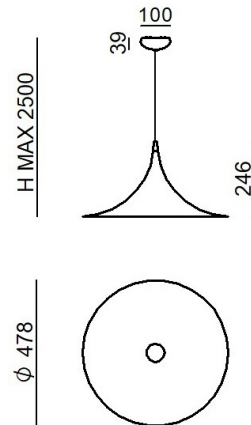

Pendant Luminaires  
**CA025AGKEZZ**

Technical data	
Type	Pendant Luminaires
Installation position	Ceiling
Installation environment	Indoor
Safety class	1
IP	IP20
Glow wire test	850°
Direct mounting on normally flammable surfaces	Yes
CE	Yes
Dimmable article	No
Directional	No
Tilting	No
Walk-over	No
Drive-over	No
Cable included	Yes
Cable length	2 m
Resin potting	No
Net weight	1.400 Kg