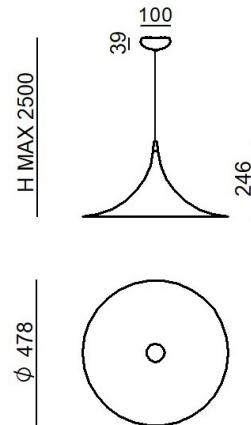

Pendant Luminaires  
**CA025AEUEZZ**

Technical data	
Type	Pendant Luminaires
Installation position	Ceiling
Installation environment	Indoor
Safety class	1
IP	IP20
Glow wire test	850°
Direct mounting on normally flammable surfaces	Yes
CE	Yes
Dimmable article	No
Directional	No
Tilting	No
Walk-over	No
Drive-over	No
Cable included	Yes
Cable length	2 m
Resin potting	No
Net weight	1.400 Kg