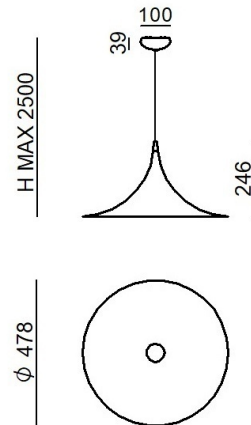

# Morgana

Pendant Luminaires  
**CA025AEKEZZ**

Technical data	
Type	Pendant Luminaires
Installation position	Ceiling
Installation environment	Indoor
Safety class	1
IP	IP20
Glow wire test	850°
Direct mounting on normally flammable surfaces	Yes
CE	Yes
Dimmable article	No
Directional	No
Tilting	No
Walk-over	No
Drive-over	No
Cable included	Yes
Cable length	2 m
Resin potting	No
Net weight	1.400 Kg