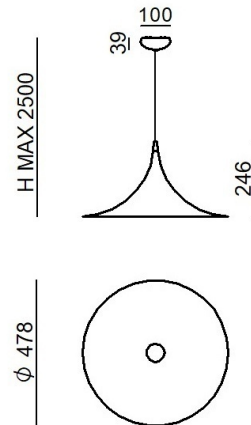

Morgana

Pendant Luminaires
CA025ADUEZZ

Technical data	
Type	Pendant Luminaires
Installation position	Ceiling
Installation environment	Indoor
Safety class	1
IP	IP20
Glow wire test	850°
Direct mounting on normally flammable surfaces	Yes
CE	Yes
Dimmable article	No
Directional	No
Tilting	No
Walk-over	No
Drive-over	No
Cable included	Yes
Cable length	2 m
Resin potting	No
Net weight	1.400 Kg