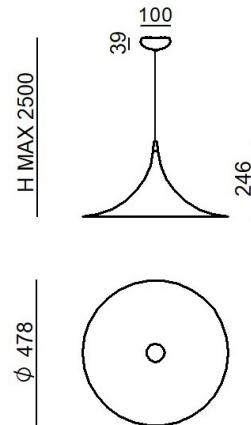

Morgana

Pendant Luminaires
CA025ADNEZZ

Technical data	
Type	Pendant Luminaires
Installation position	Ceiling
Installation environment	Indoor
Safety class	1
IP	IP20
Glow wire test	850°
Direct mounting on normally flammable surfaces	Yes
CE	Yes
Dimmable article	No
Directional	No
Tilting	No
Walk-over	No
Drive-over	No
Cable included	Yes
Cable length	2 m
Resin potting	No
Net weight	1.400 Kg