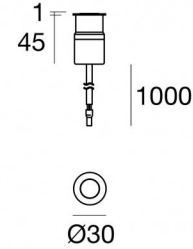

Uplights | 1 x powerLED 3 W DC 1000 mA | CRI 80
C01049CHWML

Technical data	
Type	Trimless
Installation position	Floor
Installation environment	Outdoor
Light Source	LED
Circuit structure	powerLED
Optics	Medium Flood
Light emission direction	upward
Nominal power	3 W DC
Source lumens	432 lm
Input voltage range	1000mA
CCT / Tone	3000 K
Colour rendering index	80 Ra
C.C. / C.V.	CC
Safety class	3
IP	IP68
Installation limitations	Not for underwater use
IK	IK09
Glow wire test	850°
Direct mounting on normally flammable surfaces	Yes
CE	Yes
Driver included	No
Dimmable article	DALI - 1-10V
Directional	No
Tilting	No
Walk-over	Yes
Drive-over	No
Cable included	Yes
Cable length	1 m
Resin potting	Yes
Type of light emission	Single emission
Net weight	0.140 Kg
Electrostatic discharge protection	No
Surge protection	No
Product technological characteristics	Acquastop - TVS

Finishing casing

Material	OT58 brass
Colour	chrome
Processing	Galvanic Chromium Plating

Electronics

	C-E100034 Push and Simply Dim - DALI-2 Controller (4 - 12 art.)
	C-E100033 On/Off Driver 198~264V AC / 180~280V DC (4 - 12 art.)
	C-E100046 On/Off Driver 100~264V AC / 176~264V DC (1 - 6 art.)
	C-E100047 Push and Simply Dim - DALI-2 Controller (1 - 3 art.)

Cables Electrification

Cable connector	No
-----------------	----

Suelo_R | Uplights | Accessories
C01049CHWML

Outer casing

installation position: floor, land; type of installation: masonry L=87mm, H=60mm, D=60mm.

Material:ABS Plastic, colour:black.

Code

84918