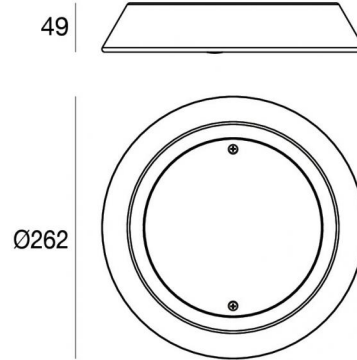

Nautilus_RW

Submerged | 6 x powerLEDs 18 W DC 500 mA
 RGBW - 3000
C00707SEVDI

Technical data	
Type	Surface
Installation position	Wall lights
Installation environment	Outdoor
Light Source	LED
Circuit structure	powerLEDs
Optics	Diffused
Light emission direction	frontal
Nominal power	18 W DC
Input voltage range	500mA
CCT / Tone	RGBW - 3000 K
C.C. / C.V.	CC
Safety class	3
IP	IP68
Maximum installation depth	25 m
Installation limitations	Only underwater
IK	IK10
Glow wire test	850°
Direct mounting on normally flammable surfaces	Yes
CE	Yes
Driver included	No
Dimmable article	Yes
Directional	No
Tilting	No
Walk-over	No
Drive-over	No
Cable included	Yes
Cable length	5 m
Resin potting	Yes
Type of light emission	Single emission
Net weight	2.44 Kg
Electrostatic discharge protection	No
Surge protection	No
Product technological characteristics	Acquastop

The device body is made of aisi 316l steel and features a steel finish; the diffuser is made of extra clear glass - tempered with a silk-screening treatment. The ingress protection degree is IP68; the total weight is of 2.44 kg. The power supply driver is not provided and is to be ordered separately.

The total absorbed power is 18 W. The power supply cable is included and features a 5 m length.

The device features protection class III and can be wall lights-mounted.

Compliant with the EN 60598-1 standard and its specific provisions.