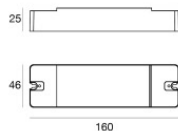

Nautilus_RW | Submerged | Accessories
C00707SEVDI

Dimmer
RF Remote controller

Code
C-E700003