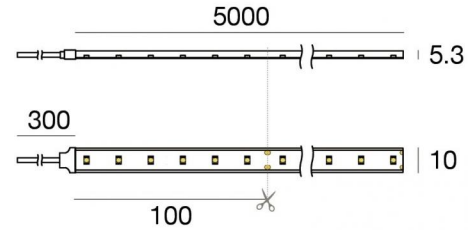

# Silicone 60 LEDs/m

LED Strip | 1 topLED 24 W DC 24 V | 4.8 W/m  
423 Lm/m | CRI 90  
**C0051MDI05019**

Technical data	
Length	5000 mm
Minimum cut	100 mm
Type	LED Strip
Installation position	Wall lights - Ceiling
Installation environment	Outdoor
Light Source	LED
Circuit structure	topLED
Optics	Diffused
Light emission direction	external
Nominal power	24 W DC
Power / m	4.8 W / m
Source lumens	2115 lm
Source lumens / m	423 lm / m
Input voltage range	24V
CCT / Tone	2700 K
Colour rendering index	90 Ra
C.C. / C.V.	CV
Safety class	3
IP	IP67
Glow wire test	No
Direct mounting on normally flammable surfaces	Yes
CE	Yes
Driver included	No
Dimmable article	DALI - 1-10V
Directional	No
Tilting	No
Walk-over	No
Drive-over	No
Cable included	Yes
Cable length	0.3 m
Resin potting	No
Type of light emission	Single emission
Length	5000 mm
Net weight	0.4 Kg
Electrostatic discharge protection	No
Surge protection	No

# Silicone 60 LEDs/m

LED Strip | 1 topLED 24 W DC 24 V | 4.8 W/m | 423 Lm/m | CRI 90  
**C0051MDI05019**

Single emission led strip for outdoor application. The super warm white LED light source with a diffused light distribution is composed of 300 stripled LEDs with CCT of 2700 K and a CRI 90; the source luminous flux is 2115 lm, with a 88.1 lm/W nominal luminous efficacy.

The device body is made of silicone and features a transparent finish. The ingress protection degree is IP67; the total weight is of 0.4 kg. The power supply driver is not provided and is to be ordered separately.

The total absorbed power is 24 W. The power supply cable is included and features a 0.3 m length.

The device features protection class III and can be wall lights or ceiling-mounted.

Compliant with the EN 60598-1 standard and its specific provisions.