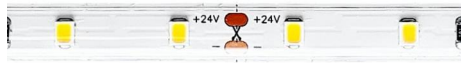

# Silicone 60 LEDs/m

LED Strip | 1 topLED 24 W DC 24 V | 4.8 W/m  
423 Lm/m | CRI 90  
**C0051MDI05019**

Technical data	
Length	5000 mm
Minimum cut	100 mm
Type	LED Strip
Installation position	Wall lights - Ceiling
Installation environment	Outdoor
Light Source	LED
Circuit structure	topLED
Optics	Diffused
Light emission direction	external
Nominal power	24 W DC
Power / m	4.8 W / m
Source lumens	2115 lm
Source lumens / m	423 lm / m
Input voltage range	24V
CCT / Tone	2700 K
Colour rendering index	90 Ra
C.C. / C.V.	CV
Safety class	3
IP	IP67
Glow wire test	No
Direct mounting on normally flammable surfaces	Yes
CE	Yes
Driver included	No
Dimmable article	DALI - 1-10V
Directional	No
Tilting	No
Walk-over	No
Drive-over	No
Cable included	Yes
Cable length	0.3 m
Resin potting	No
Type of light emission	Single emission
Length	5000 mm
Net weight	0.4 Kg
Electrostatic discharge protection	No
Surge protection	No

## Finishing casing

Material	Silicone
Colour	transparent

# Silicone 60 LEDs/m

LED Strip | 1 topLED 24 W DC 24 V | 4.8 W/m | 423 Lm/m | CRI 90  
**C0051MDI05019**

Single emission led strip for outdoor application. The super warm white LED light source with a diffused light distribution is composed of 300 stripled LEDs with CCT of 2700 K and a CRI 90; the source luminous flux is 2115 lm, with a 88.1 lm/W nominal luminous efficacy.