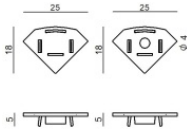

Closing cap
Material:ABS Plastic, colour:black.

Code
C-V400038