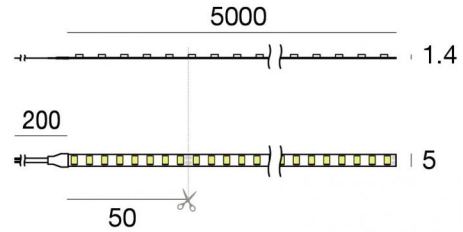

# Ribbon Slim\_V2 160 LEDs/m

LED Strip | 1 topLED 52.5 W DC 24 V | 10.5 W/m  
1132.2 Lm/m | CRI 90

**C00512WHMDI**

| Technical data                                 |                       |
|--|-----------------------|
| Length   | 5000 mm               |
| Minimum cut                                    | 50 mm                 |
| Type   | LED Strip             |
| Installation position                          | Wall lights - Ceiling |
| Installation environment                       | Indoor                |
| Light Source                                   | LED                   |
| Circuit structure                              | topLED                |
| Optics   | Diffused              |
| Light emission direction                       | upward                |
| Nominal power                                  | 52.5 W DC             |
| Power / m                                      | 10.5 W / m            |
| Source lumens                                  | 5661 lm               |
| Source lumens / m                              | 1132.2 lm / m         |
| Input voltage range                            | 24V                   |
| CCT / Tone                                     | 2700 K                |
| Colour rendering index                         | 90 Ra                 |
| C.C. / C.V.                                    | CV                    |
| Safety class                                   | 3                     |
| IP   | IP20                  |
| Glow wire test                                 | No                    |
| Direct mounting on normally flammable surfaces | Yes                   |
| CE   | Yes                   |
| Driver included                                | No                    |
| Dimmable article                               | DALI - 1-10V          |
| Directional                                    | No                    |
| Tilting  | No                    |
| Walk-over                                      | No                    |
| Drive-over                                     | No                    |
| Cable included                                 | Yes                   |
| Cable length                                   | 0.2 m                 |
| Resin potting                                  | No                    |
| Type of light emission                         | Single emission       |
| Length   | 5000 mm               |
| Net weight                                     | 0.3 Kg                |
| Electrostatic discharge protection             | No                    |
| Surge protection                               | No                    |