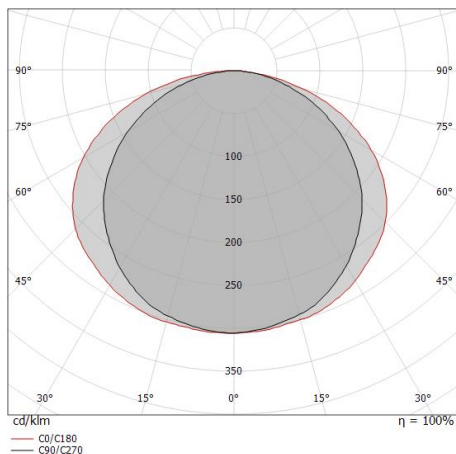

LED Strip | 1 topLED 52.5 W DC 24 V | 10.5 W/m | 1132.2 Lm/m | CRI 90 | Base
C00512WHMDI

Single emission led strip for indoor application. The super warm white LED light source with a diffused light distribution is composed of 800 stripled LEDs with CCT of 2700 K and a CRI 90; the source luminous flux is 5661 lm, with a 107.8 lm/W nominal luminous efficacy.

The device body is made of technopolymer and features a white finish. The ingress protection degree is IP20; the total weight is of 0.3 kg. The power supply driver is not provided and is to be ordered separately.

The total absorbed power is 52.5 W. The power supply cable is included and features a 0.2 m length.

The device features protection class III and can be wall lights or ceiling-mounted.

Compliant with the EN 60598-1 standard and its specific provisions.

Energy efficiency class

This product contains a light source of energy efficiency class F.

Illuminotecnical Features

Light Output Ratio (LOR)	100 %
Source lumens	5661 lm
Delivered lumens	5661 lm
Consumption	53 W
Luminaire efficacy	106 lm/W
Colour temperature	2700 K
Standard Deviation of Colour Matching	3 Step MacAdam
Colour rendering index	90 Ra
Standard Operating Ambient Temperature	-20 / +45°C

LED Life / Failure Ratio

L70 B50 C0 50000h