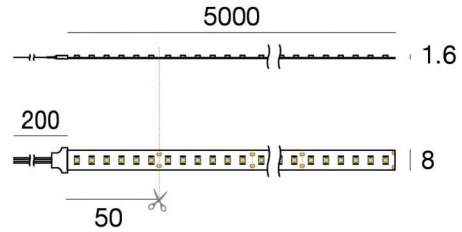

# Ribbon Basic\_V2

LED Strip | 1 topLED 48 W DC 24 V | 9.6 W/m  
932.4 Lm/m | CRI 90

**C00496WHMDI**

| Technical data                                 |                       |
|------------------------------------------------|-----------------------|
| Length                                         | 5000 mm               |
| Minimum cut                                    | 50 mm                 |
| Installation position                          | Wall lights - Ceiling |
| Installation environment                       | Indoor                |
| Light Source                                   | LED                   |
| Circuit structure                              | topLED                |
| Optics                                         | Diffused              |
| Light emission direction                       | upward                |
| Nominal power                                  | 48 W DC               |
| Source lumens                                  | 4662 lm               |
| Input voltage range                            | 24V                   |
| CCT / Tone                                     | 2700 K                |
| Colour rendering index                         | 90 Ra                 |
| C.C. / C.V.                                    | CV                    |
| Safety class                                   | 3                     |
| IP                                             | IP20                  |
| Glow wire test                                 | No                    |
| Direct mounting on normally flammable surfaces | Yes                   |
| CE                                             | Yes                   |
| Driver included                                | No                    |
| Dimmable article                               | DALI - 1-10V          |
| Directional                                    | No                    |
| Tilting                                        | No                    |
| Walk-over                                      | No                    |
| Drive-over                                     | No                    |
| Cable included                                 | Yes                   |
| Cable length                                   | 0.2 m                 |
| Resin potting                                  | No                    |
| Type of light emission                         | Single emission       |
| Length                                         | 5000 mm               |
| Net weight                                     | 0.36 Kg               |
| Electrostatic discharge protection             | No                    |
| Surge protection                               | No                    |