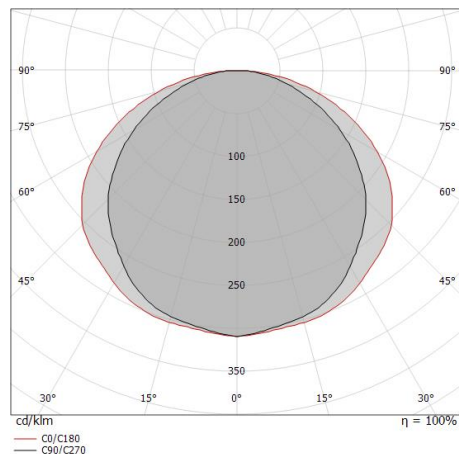

LED Strip | 1 topLED 48 W DC 24 V | 9.6 W/m | 932.4 Lm/m | CRI 90 | Base
C00496WHMDI

Single emission led strip for indoor application. The super warm white LED light source with a diffused light distribution is composed of 600 stripled LEDs with CCT of 2700 K and a CRI 90; the source luminous flux is 4662 lm, with a 97.1 lm/W nominal luminous efficacy.

The device body is made of technopolymer and features a white finish. The ingress protection degree is IP20; the total weight is of 0.36 kg. The power supply driver is not provided and is to be ordered separately.

The total absorbed power is 48 W. The power supply cable is included and features a 0.2 m length.

The device features protection class III and can be wall lights or ceiling-mounted.

Compliant with the EN 60598-1 standard and its specific provisions.

Distance [m]	Cone diameter [m]	illuminance [lx]
0.5	1.55 2.21	E(0°) 5766 E(C90) 463 E(C0) 201
1.0	3.09 4.43	E(0°) 1441 E(C90) 116 E(C0) 50
1.5	4.64 6.64	E(0°) 641 E(C90) 51 E(C0) 22
2.0	6.18 8.86	E(0°) 360 E(C90) 29 E(C0) 13
2.5	7.73 11.07	E(0°) 231 E(C90) 19 E(C0) 8
3.0	9.27 13.29	E(0°) 160 E(C90) 13 E(C0) 6

— C0/C180 (Half-peak divergence: 131.4°)
— C90/C270 (Half-peak divergence: 114.2°)

Energy efficiency class

This product contains a light source of energy efficiency class F.

Illuminotechnical Features

Light Output Ratio (LOR)	100 %
Source lumens	4662 lm
Delivered lumens	4662 lm
Consumption	48 W
Luminaire efficacy	97 lm/W
Colour temperature	2700 K
Standard Deviation of Colour Matching	3 Step MacAdam
Colour rendering index	90 Ra
Standard Operating Ambient Temperature	-20 / +45°C

LED Life / Failure Ratio

L70 B50 C0 50000h

UGR

UGR axial	28.2
UGR transversal	30.2
X=4H | Y=8H	S=0.25H
Reflection factor	70/50/20

OPTICAL

C90/C270 optics	114°
C0/C180 optics	131°
Light distribution simmetry	Symmetrical 2 assis