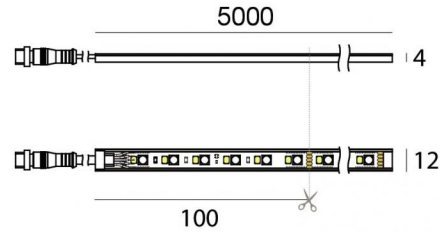

PU_C Plus RGBW

LED Strip | 600 topLED 96 W DC 24 V | 19.2 W/m
0 Lm/m | CRI >90 | RGBW - 3000

C00466WHVDI

Technical data	
Length	5000 mm
Minimum cut	100 mm
Type	LED Strip
Installation position	Wall lights - Ceiling
Installation environment	Outdoor
Light Source	LED
Circuit structure	topLED
Optics	Diffused
Light emission direction	downward
Nominal power	96 W DC
Power / m	19.2 W / m
Input voltage range	24V
CCT / Tone	RGBW - 3000 K
Colour rendering index	>90 Ra
C.C. / C.V.	CV
Safety class	3
IP	IP66
Glow wire test	650°
Direct mounting on normally flammable surfaces	Yes
CE	Yes
Driver included	No
Dimmable article	Yes
Directional	No
Tilting	No
Walk-over	No
Drive-over	No
Cable included	Yes
Cable length	5x 0.3 m
Resin potting	No
Type of light emission	Single emission
Length	5000 mm
Net weight	0.575 Kg
Electrostatic discharge protection	No
Surge protection	No

Cables Electrification

Cable connector	No
-----------------	----

Lumen RGBW

N. Led	Red	Green	Blue	white
600	729 lm	1449 lm	373 lm	3469 lm

PU_C Plus RGBW

LED Strip | 600 topLED 96 W DC 24 V | 19.2 W/m | 0 Lm/m | CRI >90 | RGBW - 3000
C00466WHVDI

Single emission led strip for outdoor application. The RGBW - 3000 K LED light source with a diffused light distribution is composed of 600 topped LEDs with CCT of RGB-W 3000 K and a CRI >90.

The device body is made of technopolymer and features a white finish; the diffuser is made of pu. The ingress protection degree is IP66; the total weight is of 0.575 kg. The power supply driver is not provided and is to be ordered separately.

The total absorbed power is 96 W. The power supply cable is included and features a 5x 0.3 m length.

The device features protection class III and can be wall lights or ceiling-mounted.

Compliant with the EN 60598-1 standard and its specific provisions.