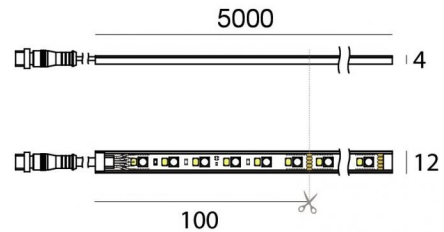

PU_C Plus RGBW

LED Strip | 600 topLED 96 W DC 24 V | 19.2 W/m
0 Lm/m | CRI >90 | RGBW - 3000

C00466WHVDI

Technical data	
Length	5000 mm
Minimum cut	100 mm
Type	LED Strip
Installation position	Wall lights - Ceiling
Installation environment	Outdoor
Light Source	LED
Circuit structure	topLED
Optics	Diffused
Light emission direction	downward
Nominal power	96 W DC
Power / m	19.2 W / m
Input voltage range	24V
CCT / Tone	RGBW - 3000 K
Colour rendering index	>90 Ra
C.C. / C.V.	CV
Safety class	3
IP	IP66
Glow wire test	650°
Direct mounting on normally flammable surfaces	Yes
CE	Yes
Driver included	No
Dimmable article	Yes
Directional	No
Tilting	No
Walk-over	No
Drive-over	No
Cable included	Yes
Cable length	5x 0.3 m
Resin potting	No
Type of light emission	Single emission
Length	5000 mm
Net weight	0.575 Kg
Electrostatic discharge protection	No
Surge protection	No

LED Strip | 600 topLED 96 W DC 24 V | 19.2 W/m | 0 Lm/m | CRI >90 | RGBW - 3000
C00466WHVDI

Single emission led strip for outdoor application. The RGBW - 3000 K LED light source with a diffused light distribution is composed of 600 topLEDs with CCT of RGB-W 3000 K and a CRI >90.

The device body is made of technopolymer and features a white finish; the diffuser is made of pu. The ingress protection degree is IP66; the total weight is of 0.575 kg. The power supply driver is not provided and is to be ordered separately.

The total absorbed power is 96 W. The power supply cable is included and features a 5x 0.3 m length.

The device features protection class III and can be wall lights or ceiling-mounted.

Compliant with the EN 60598-1 standard and its specific provisions.