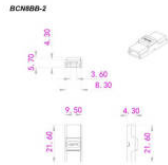

Ribbon HF_V2 168 LEDs/m

Ribbon HF_V2 168 LEDs/m | LED Strip | Accessories

C0041NDI05000

Connector - Fast connector for Ribbon Basic V2 8mm, Ribbon HD 8mm (not Ribbon COB)
Length 21,6 mm.

Code
83396