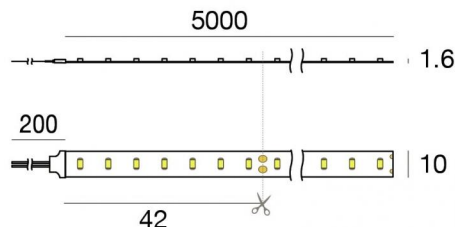

# Ribbon HF\_V2 168 LEDs/m

LED Strip | 1 topLED 72 W DC 24 V | 14.4 W/m  
1730 Lm/m | CRI 90

**C0041NDI05000**

## Technical data

Length	5000 mm
Minimum cut	42 mm
Type	LED Strip
Installation position	Wall lights - Ceiling
Installation environment	Indoor
Light Source	LED
Circuit structure	topLED
Optics	Diffused
Light emission direction	external
Nominal power	72 W DC
Power / m	14.4 W / m
Source lumens	8650 lm
Source lumens / m	1730 lm / m
Input voltage range	24V
CCT / Tone	4000 K
Colour rendering index	90 Ra
C.C. / C.V.	CV
Safety class	3
IP	IP20
Glow wire test	No
Direct mounting on normally flammable surfaces	Yes
CE	Yes
Driver included	No
Dimmable article	DALI - 1-10V
Directional	No
Tilting	No
Walk-over	No
Drive-over	No
Cable included	Yes
Cable length	0.2 m
Resin potting	No
Type of light emission	Single emission
Length	5000 mm
Net weight	0.36 Kg
Electrostatic discharge protection	No
Surge protection	No

# Ribbon HF\_V2 168 LEDs/m

LED Strip | 1 topLED 72 W DC 24 V | 14.4 W/m | 1730 Lm/m | CRI 90  
**C0041NDI05000**

Single emission led strip for indoor application. The natural white LED light source with a diffused light distribution is composed of 840 stripled LEDs with CCT of 4000 K and a CRI 90; the source luminous flux is 8650 lm, with a 120.1 lm/W nominal luminous efficacy.