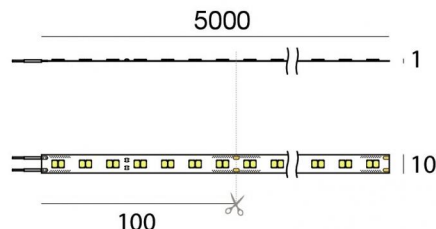

Ribbon Plus WT

LED Strip | 600 topLED 65 W DC 24 V | 13 W/m
0 Lm/m | CRI >90 | Warm Tune

C00419WHSDI

Technical data

Length	5000 mm
Minimum cut	100 mm
Type	LED Strip
Installation position	Wall lights - Ceiling
Installation environment	Indoor
Light Source	LED
Circuit structure	topLED
Optics	Diffused
Light emission direction	downward
Nominal power	65 W DC
Power / m	13 W / m
Input voltage range	24V
Source lumens 1800K	2653 lm
Minimum color temperature	1800 K
Source lumens 3000K	3900 lm
Maximum color temperature	3000 K
CCT / Tone	Warm Tune
Colour rendering index	>90 Ra
C.C. / C.V.	CV
Safety class	3
IP	IP20
Glow wire test	No
Direct mounting on normally flammable surfaces	Yes
CE	Yes
Driver included	No
Dimmable article	Yes
Directional	No
Tilting	No
Walk-over	No
Drive-over	No
Cable included	Yes
Cable length	0.3 m
Resin potting	No
Type of light emission	Single emission
Length	5000 mm
Net weight	0.09 Kg
Electrostatic discharge protection	No
Surge protection	No

Finishing casing

Colour	white
--------	-------

Electronics

Ribbon Plus WT

LED Strip | 600 topLED 65 W DC 24 V | 13 W/m | 0 Lm/m | CRI >90 | Warm Tune
C00419WHSDI

Single emission led strip for indoor application. The warm tune LED light source with a diffused light distribution is composed of 600 topLEDs with CCT of From 1800 to 3000 K and a CRI >90.

The device body and features a white finish. The ingress protection degree is IP20; the total weight is of 0.09 kg. The power supply driver is not provided and is to be ordered separately.

The total absorbed power is 65 W. The power supply cable is included and features a 0.3 m length.