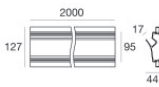

Fylo+ Recessed_1

Code

65027 - 65028