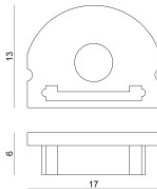

Closing cap

Code
98928