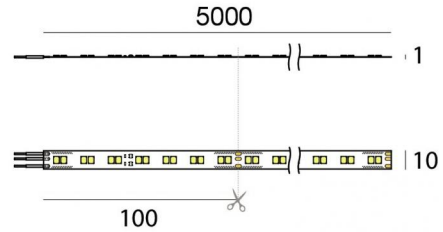

# Ribbon Plus Dynamic White

LED Strip | 600 topLED 62.5 W DC 24 V | 12.5 W/m  
0 Lm/m | CRI >90 | Dynamic White

**C00418WHDDI**

Technical data	
Length	5000 mm
Minimum cut	100 mm
Installation position	Wall lights - Ceiling
Installation environment	Indoor
Light Source	LED
Circuit structure	topLED
Optics	Diffused
Light emission direction	downward
Nominal power	62.5 W DC
Input voltage range	24V
Source lumens 1800K	2653 lm
Minimum color temperature	1800 K
Source lumens 4000K	3900 lm
Maximum color temperature	4000 K
CCT / Tone	Dynamic White
Colour rendering index	>90 Ra
C.C. / C.V.	CV
Safety class	3
IP	IP20
Glow wire test	650°
Direct mounting on normally flammable surfaces	Yes
CE	Yes
Driver included	No
Dimmable article	Yes
Directional	No
Tilting	No
Walk-over	No
Drive-over	No
Cable included	Yes
Cable length	0.3 m
Resin potting	No
Type of light emission	Single emission
Length	5000 mm
Net weight	0.09 Kg
Electrostatic discharge protection	No
Surge protection	No

# Ribbon Plus Dynamic White

LED Strip | 600 topLED 62.5 W DC 24 V | 12.5 W/m | 0 Lm/m | CRI >90 | Dynamic White  
**C00418WHDDI**

Single emission led strip for indoor application. The dynamic white LED light source with a diffused light distribution is composed of 600 topLED LEDs with CCT of From 1800 to 4000 K and a CRI >90.

The device body and features a white finish. The ingress protection degree is IP20; the total weight is of 0.09 kg. The power supply driver is not provided and is to be ordered separately.

The total absorbed power is 62.5 W. The power supply cable is included and features a 0.3 m length.