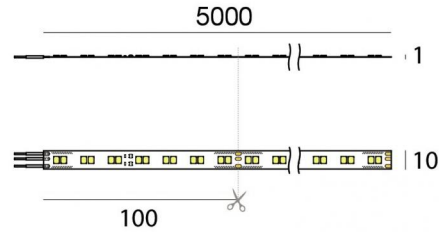

Ribbon Plus Dynamic White

LED Strip | 600 topLED 62.5 W DC 24 V | 12.5 W/m
0 Lm/m | CRI >90 | Dynamic White

C00418WHDDI

Technical data	
Length	5000 mm
Minimum cut	100 mm
Type	LED Strip
Installation position	Wall lights - Ceiling
Installation environment	Indoor
Light Source	LED
Circuit structure	topLED
Optics	Diffused
Light emission direction	downward
Nominal power	62.5 W DC
Power / m	12.5 W / m
Input voltage range	24V
Source lumens 1800K	2653 lm
Minimum color temperature	1800 K
Source lumens 4000K	3900 lm
Maximum color temperature	4000 K
CCT / Tone	Dynamic White
Colour rendering index	>90 Ra
C.C. / C.V.	CV
Safety class	3
IP	IP20
Glow wire test	650°
Direct mounting on normally flammable surfaces	Yes
CE	Yes
Driver included	No
Dimmable article	Yes
Directional	No
Tilting	No
Walk-over	No
Drive-over	No
Cable included	Yes
Cable length	0.3 m
Resin potting	No
Type of light emission	Single emission
Length	5000 mm
Net weight	0.09 Kg
Electrostatic discharge protection	No
Surge protection	No

LED Strip | 600 topLED 62.5 W DC 24 V | 12.5 W/m | 0 Lm/m | CRI >90 | Dynamic White
C00418WHDDI

Single emission led strip for indoor application. The dynamic white LED light source with a diffused light distribution is composed of 600 topLED LEDs with CCT of From 1800 to 4000 K and a CRI >90.

The device body and features a white finish. The ingress protection degree is IP20; the total weight is of 0.09 kg. The power supply driver is not provided and is to be ordered separately.

The total absorbed power is 62.5 W. The power supply cable is included and features a 0.3 m length.