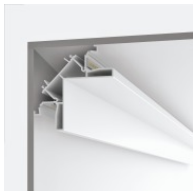

Ribbon Plus RGBW

LED Strip | 600 topLED 96 W DC 24 V | 19.2 W/m | 0 Lm/m | CRI >90 | RGBW - 3000
C00417WHVDI

Components

Fylo+ Surface_4

Code

65024 - 65025