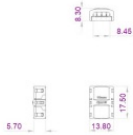

Ribbon Plus RGBW

Ribbon Plus RGBW | LED Strip | Accessories
C00417WHVDI

Connector - Fast connector 5 poles for Ribbon Plus RGBW
Length 18,2 mm.

Code
83402