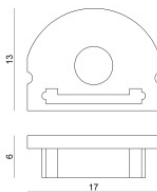

Closing cap

Code
98928