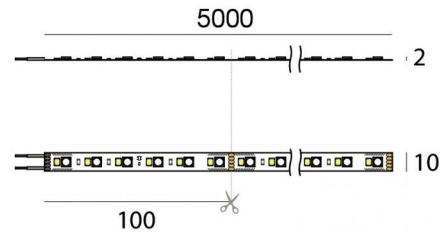

# Ribbon Plus RGBW

LED Strip | 600 topLED 96 W DC 24 V | 19.2 W/m  
0 Lm/m | CRI >90 | RGBW - 3000

**C00417WHVDI**

Technical data	
Length	5000 mm
Minimum cut	100 mm
Installation position	Wall lights - Ceiling
Installation environment	Indoor
Light Source	LED
Circuit structure	topLED
Optics	Diffused
Light emission direction	downward
Nominal power	96 W DC
Input voltage range	24V
CCT / Tone	RGBW - 3000 K
Colour rendering index	>90 Ra
C.C. / C.V.	CV
Safety class	3
IP	IP20
Glow wire test	650°
Direct mounting on normally flammable surfaces	Yes
CE	Yes
Driver included	No
Dimmable article	Yes
Directional	No
Tilting	No
Walk-over	No
Drive-over	No
Cable included	Yes
Cable length	0.3 m
Resin potting	No
Type of light emission	Single emission
Length	5000 mm
Net weight	0.09 Kg
Electrostatic discharge protection	No
Surge protection	No

# Ribbon Plus RGBW

LED Strip | 600 topLED 96 W DC 24 V | 19.2 W/m | 0 Lm/m | CRI >90 | RGBW - 3000  
**C00417WHVDI**

Single emission led strip for indoor application. The RGBW - 3000 K LED light source with a diffused light distribution is composed of 600 toped LEDs with CCT of RGB-W 3000 K and a CRI >90.

The device body and features a white finish. The ingress protection degree is IP20; the total weight is of 0.09 kg. The power supply driver is not provided and is to be ordered separately.

The total absorbed power is 96 W. The power supply cable is included and features a 0.3 m length.