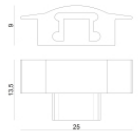

Closing cap

Code
 98418

Closing cap - Closing cap
 Material:PC, colour:white.

Code
 98892

Closing cap

Code
 98928

Closing cap

Code
 98896