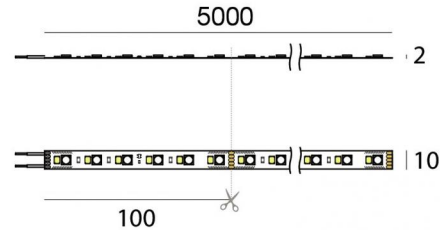

Ribbon Plus RGBW

LED Strip | 600 topLED 96 W DC 24 V | 19.2 W/m
0 Lm/m | CRI >90 | RGBW - 3000

C00417WHVDI

Technical data	
Length	5000 mm
Minimum cut	100 mm
Type	LED Strip
Installation position	Wall lights - Ceiling
Installation environment	Indoor
Light Source	LED
Circuit structure	topLED
Optics	Diffused
Light emission direction	downward
Nominal power	96 W DC
Power / m	19.2 W / m
Input voltage range	24V
CCT / Tone	RGBW - 3000 K
Colour rendering index	>90 Ra
C.C. / C.V.	CV
Safety class	3
IP	IP20
Glow wire test	650°
Direct mounting on normally flammable surfaces	Yes
CE	Yes
Driver included	No
Dimmable article	Yes
Directional	No
Tilting	No
Walk-over	No
Drive-over	No
Cable included	Yes
Cable length	0.3 m
Resin potting	No
Type of light emission	Single emission
Length	5000 mm
Net weight	0.09 Kg
Electrostatic discharge protection	No
Surge protection	No

Finishing casing

Colour white

Electronics

 99331
On/Off Driver 198~264V AC / 176~275V DC 150 W (1 art.)

 99332
1-10V Controller (1 art.)

 C-E700005
DMX-RDM Multi Channel 10.8~26.4V DC W (- art.)

Cables Electrification

Cable connector No

Lumen RGBW

N. Led	Red	Green	Blue	white
600	729 lm	1449 lm	373 lm	3469 lm

Ribbon Plus RGBW

LED Strip | 600 topLED 96 W DC 24 V | 19.2 W/m | 0 Lm/m | CRI >90 | RGBW - 3000
C00417WHVDI

Single emission led strip for indoor application. The RGBW - 3000 K LED light source with a diffused light distribution is composed of 600 toped LEDs with CCT of RGB-W 3000 K and a CRI >90.

The device body and features a white finish. The ingress protection degree is IP20; the total weight is of 0.09 kg. The power supply driver is not provided and is to be ordered separately.

The total absorbed power is 96 W. The power supply cable is included and features a 0.3 m length.