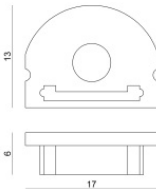

Closing cap

Code
98928