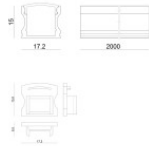

Bag / Fixing kit

Code
C-K100027