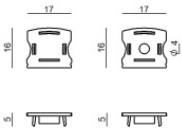

Closing cap
Material:ABS Plastic, colour:black.

Code
C-V400036