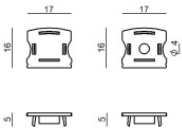

Closing cap
Material:plastic, colour:grey.

Code
C-V400035