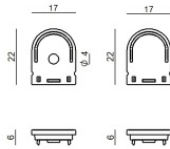

Bracket - Mounting bracket  
 L=19mm, H=8mm, D=9mm.  
 Material:Iron, colour:zinc, processing:Washing.

**Code**  
98944

Closing cap  
 Material:plastic, colour:grey.

**Code**  
C-V400029

Closing cap  
 Material:plastic, colour:grey.