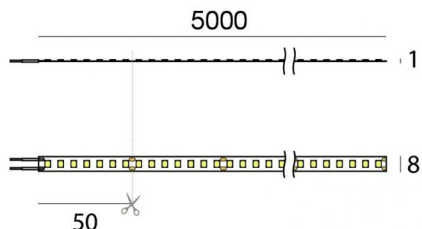

LED Strip | topLED 0 W DC | CRI >90  
**C0039WDI05000**

## Technical data

Length	5000 mm
Minimum cut	50 mm
Installation position	Wall lights - Ceiling
Installation environment	Indoor
Light Source	LED
Circuit structure	topLED
Optics	Diffused
Light emission direction	downward
Nominal power	0 W DC
CCT / Tone	3000 K
Colour rendering index	>90 Ra
C.C. / C.V.	CV
Safety class	3
IP	IP20
Glow wire test	650°
Direct mounting on normally flammable surfaces	Yes
CE	Yes
Driver included	No
Dimmable article	DALI - 1-10V
Directional	No
Tilting	No
Walk-over	No
Drive-over	No
Cable included	Yes
Cable length	2x 0.3 m
Resin potting	No
Type of light emission	Single emission
Length	5000 mm
Net weight	0.09 Kg
Electrostatic discharge protection	No
Surge protection	No