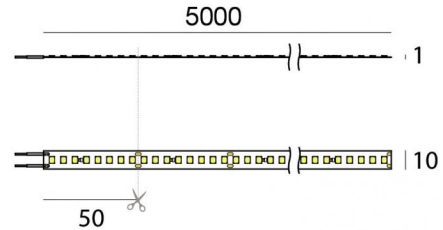

# Ribbon PRO

LED Strip | 800 topLED 84 W DC 24 V | 16.8 W/m  
2371.4 Lm/m | CRI >90  
**C0031MDI05000**

Technical data	
Length	5000 mm
Minimum cut	50 mm
Installation position	Wall lights - Ceiling
Installation environment	Indoor
Light Source	LED
Circuit structure	topLED
Optics	Diffused
Light emission direction	downward
Nominal power	84 W DC
Source lumens	11857 lm
Input voltage range	24V
CCT / Tone	2700 K
Colour rendering index	>90 Ra
C.C. / C.V.	CV
Safety class	3
IP	IP20
Glow wire test	650°
Direct mounting on normally flammable surfaces	Yes
CE	Yes
Driver included	No
Dimmable article	DALI - 1-10V
Directional	No
Tilting	No
Walk-over	No
Drive-over	No
Cable included	Yes
Cable length	0.3 m
Resin potting	No
Type of light emission	Single emission
Length	5000 mm
Net weight	0.09 Kg
Electrostatic discharge protection	No
Surge protection	No

## Cables Electrification

Max cable length	300 mm
------------------	--------

LED Strip | 800 topLED 84 W DC 24 V | 16.8 W/m | 2371.4 Lm/m | CRI >90  
**C0031MDI05000**

Single emission led strip for indoor application. The super warm white LED light source with a diffused light distribution is composed of 800 topped LEDs with CCT of 2700 K and a CRI >90; the source luminous flux is 11857 lm, with a 141.2 lm/W nominal luminous efficacy.

The device body and features a white finish. The ingress protection degree is IP20; the total weight is of 0.09 kg. The power supply driver is not provided and is to be ordered separately.

The total absorbed power is 84 W. The power supply cable is included and features a 0.3 m length.