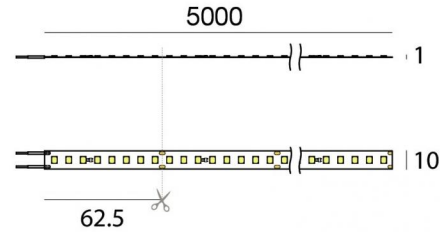

# Ribbon PRO

LED Strip | 640 topLED 68 W DC 24 V | 13.6 W/m  
1961.2 Lm/m | CRI >90

**C0030WDI05000**

Technical data	
Length	5000 mm
Minimum cut	62.5 mm
Installation position	Wall lights - Ceiling
Installation environment	Indoor
Light Source	LED
Circuit structure	topLED
Optics	Diffused
Light emission direction	downward
Nominal power	68 W DC
Source lumens	9806 lm
Input voltage range	24V
CCT / Tone	3000 K
Colour rendering index	>90 Ra
C.C. / C.V.	CV
Safety class	3
IP	IP20
Glow wire test	650°
Direct mounting on normally flammable surfaces	Yes
CE	Yes
Driver included	No
Dimmable article	DALI - 1-10V
Directional	No
Tilting	No
Walk-over	No
Drive-over	No
Cable included	Yes
Cable length	0.3 m
Resin potting	No
Type of light emission	Single emission
Length	5000 mm
Net weight	0.09 Kg
Electrostatic discharge protection	No
Surge protection	No

## Cables Electrification

Max cable length 300 mm

LED Strip | 640 topLED 68 W DC 24 V | 13.6 W/m | 1961.2 Lm/m | CRI >90  
**C0030WDI05000**

Single emission led strip for indoor application. The warm white LED light source with a diffused light distribution is composed of 640 topLEDs with CCT of 3000 K and a CRI >90; the source luminous flux is 9806 lm, with a 144.2 lm/W nominal luminous efficacy.

The device body and features a white finish. The ingress protection degree is IP20; the total weight is of 0.09 kg. The power supply driver is not provided and is to be ordered separately.

The total absorbed power is 68 W. The power supply cable is included and features a 0.3 m length.