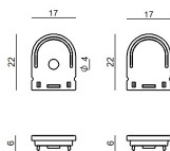

Diffuser

**Code**  
 98925

Bracket - Mounting bracket  
 L=19mm, H=8mm, D=9mm.  
 Material:Iron, colour:zinc, processing:Washing.

**Code**  
 98944

Closing cap  
 Material:plastic, colour:grey.

**Code**  
 C-V400029