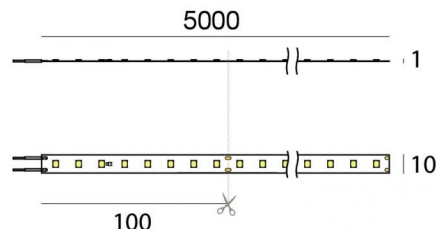

Ribbon PRO

LED Strip | 400 topLED 48 W DC 24 V | 9.6 W/m
1367 Lm/m | CRI >90

C0028MDI05000

Technical data	
Length	5000 mm
Minimum cut	100 mm
Type	LED Strip
Installation position	Wall lights - Ceiling
Installation environment	Indoor
Light Source	LED
Circuit structure	topLED
Optics	Diffused
Light emission direction	downward
Nominal power	48 W DC
Power / m	9.6 W / m
Source lumens	6835 lm
Source lumens / m	1367 lm / m
Input voltage range	24V
CCT / Tone	2700 K
Colour rendering index	>90 Ra
C.C. / C.V.	CV
Safety class	3
IP	IP20
Glow wire test	650°
Direct mounting on normally flammable surfaces	Yes
CE	Yes
Driver included	No
Dimmable article	DALI - 1-10V
Directional	No
Tilting	No
Walk-over	No
Drive-over	No
Cable included	Yes
Cable length	0.3 m
Resin potting	No
Type of light emission	Single emission
Length	5000 mm
Net weight	0.09 Kg
Electrostatic discharge protection	No
Surge protection	No

	83333 Push and Simply Dim - DALI-2 Controller (1 - 3 art.)
---	---

	C-E400002 Push and Simply Dim - DALI-2 Controller (1 - 5 art.)
---	---

Cables Electrification

Max cable length	300 mm
------------------	--------

LED Strip | 400 topLED 48 W DC 24 V | 9.6 W/m | 1367 Lm/m | CRI >90
C0028MDI05000

Single emission led strip for indoor application. The super warm white LED light source with a diffused light distribution is composed of 400 topped LEDs with CCT of 2700 K and a CRI >90; the source luminous flux is 6835 lm, with a 142.4 lm/W nominal luminous efficacy.

The device body and features a white finish. The ingress protection degree is IP20; the total weight is of 0.09 kg. The power supply driver is not provided and is to be ordered separately.

The total absorbed power is 48 W. The power supply cable is included and features a 0.3 m length.