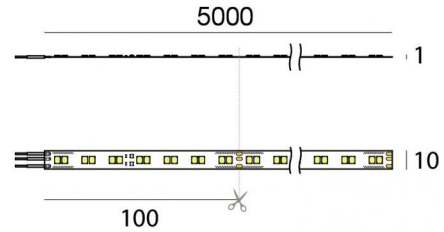

# Ribbon Plus Dynamic White

LED Strip | 600 topLED 62.5 W DC 24 V | 12.5 W/m  
0 Lm/m | CRI >90 | Dynamic White  
**C0027DDI05000**

Technical data	
Length	5000 mm
Minimum cut	100 mm
Installation position	Wall lights - Ceiling
Installation environment	Indoor
Light Source	LED
Circuit structure	topLED
Optics	Diffused
Light emission direction	downward
Nominal power	62.5 W DC
Input voltage range	24V
Source lumens 1800K	2653 lm
Minimum color temperature	1800 K
Source lumens 4000K	3900 lm
Maximum color temperature	4000 K
CCT / Tone	Dynamic White
Colour rendering index	>90 Ra
C.C. / C.V.	CV
Safety class	3
IP	IP20
Glow wire test	650°
Direct mounting on normally flammable surfaces	Yes
CE	Yes
Driver included	No
Dimmable article	Yes
Directional	No
Tilting	No
Walk-over	No
Drive-over	No
Cable included	Yes
Cable length	0.3 m
Resin potting	No
Type of light emission	Single emission
Length	5000 mm
Net weight	0.09 Kg
Electrostatic discharge protection	No
Surge protection	No

# Ribbon Plus Dynamic White

LED Strip | 600 topLED 62.5 W DC 24 V | 12.5 W/m | 0 Lm/m | CRI >90 | Dynamic White  
**C0027DDI05000**

Single emission led strip for indoor application. The dynamic white LED light source with a diffused light distribution is composed of 600 topLED LEDs with CCT of From 1800 to 4000 K and a CRI >90.

The device body and features a white finish. The ingress protection degree is IP20; the total weight is of 0.09 kg. The power supply driver is not provided and is to be ordered separately.

The total absorbed power is 62.5 W. The power supply cable is included and features a 0.3 m length.